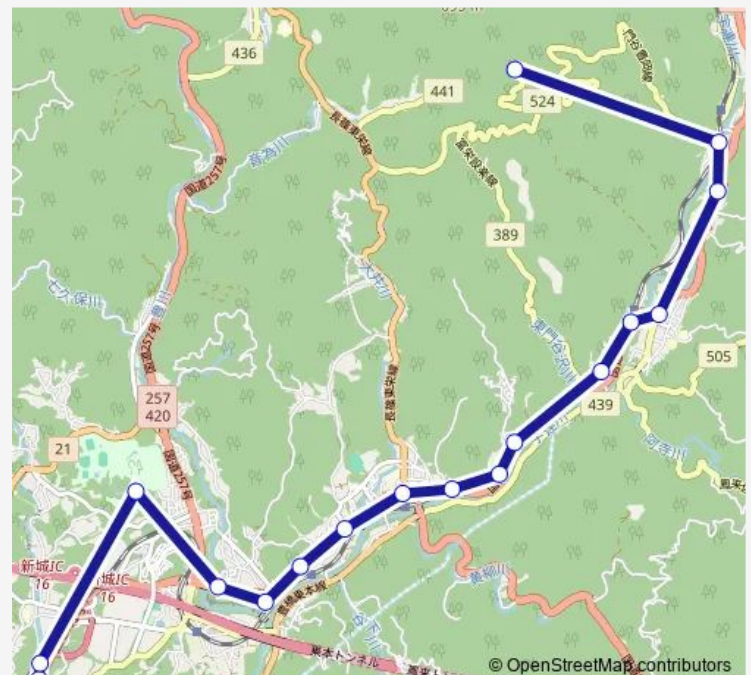

### Route schedule

もつくる新城南 — 鳳来寺山山頂

Monday 10:30-14:40

Tuesday 10:30-14:40

Wednesday 10:30-14:40

Thursday 10:30-14:40

Friday 10:30-14:40

Saturday 10:30-14:40

### Route info

Direction: もつくる新城南

Stops: 17

Trip Duration: 0 hour 48 min

## Route schedule

鳳来寺山山頂 — もっくる新城南

Monday 11:19-15:28

Tuesday 11:19-15:28

Wednesday 11:19-15:28

Thursday 11:19-15:28

Friday 11:19-15:28

Saturday 11:19-15:28

## Route info

Direction: 鳳来寺山山頂

Stops: 17

Trip Duration: 0 hour 48 min

Bus time schedules and route maps are available in an offline PDF at [busmaps.com](https://busmaps.com). Use the [busmaps.com](https://busmaps.com) website to see live bus times, train schedule or subway schedule, and step-by-step directions for all public transit in Shinshiro