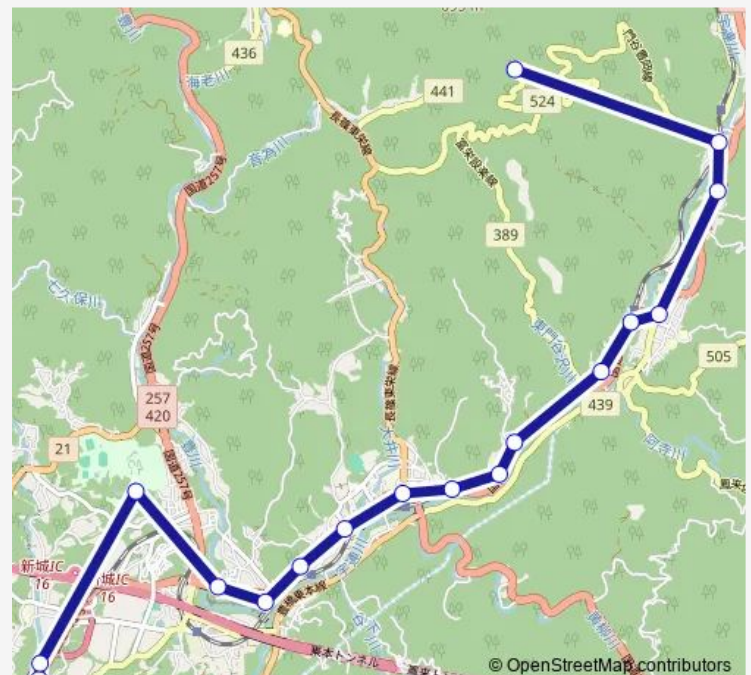

Tuesday 10:30-14:40

Wednesday 10:30-14:40

Thursday 10:30-14:40

Friday 10:30-14:40

Saturday 10:30-14:40

Sunday —

Route info

Direction: もつくる新城南

Stops: 17

Trip Duration: 0 hour 48 min

Direction

鳳来寺山山頂 — もっくる新城南

17 stops

[Open route schedule](#)

鳳来寺山山頂

湯谷温泉駅南