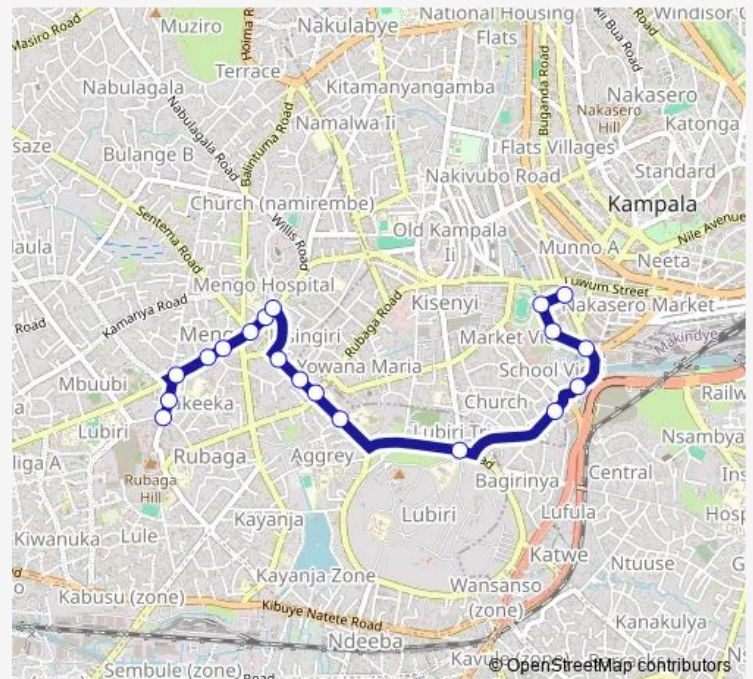

### Route schedule

Lubaga Hospital — Kampala Old Taxi Park

Monday 06:30-19:00

Tuesday 06:30-19:00

Wednesday 06:30-19:00

Thursday 06:30-19:00

Friday 06:30-19:00

Saturday 06:30-19:00

### Route info

Direction: Lubaga Hospital

Stops: 19

Trip Duration: 0 hour 40 min

**Ka053 — Old Taxi Park-Rubaga Hospital Stage**

## Direction

Old Taxi Park (Burton Street) — Lubaga Hospital

17 stops

[Open route schedule](#)

Old Taxi Park (Burton Street)

Clock Tower

Pan-african Freedom Square - Usafi Market (Queen's Way)

Usafi Market (Katwe Road)