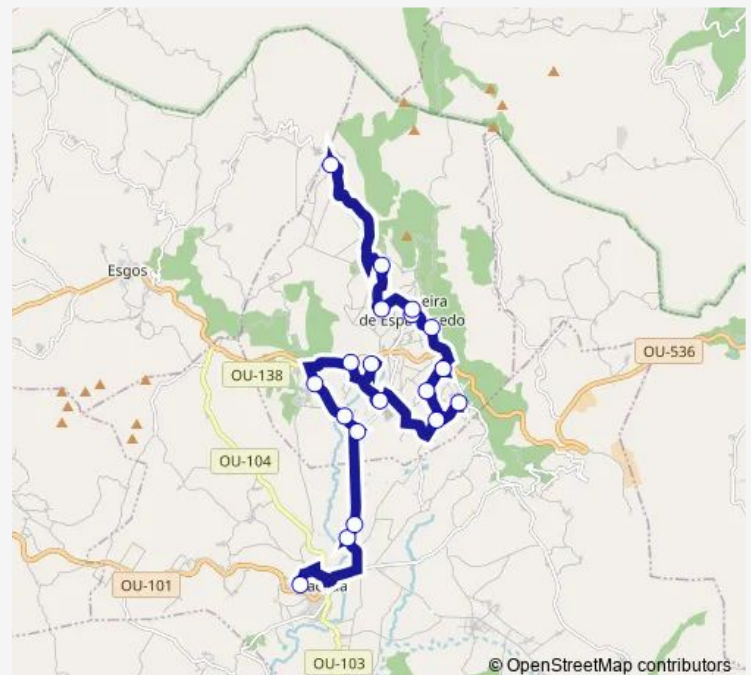

**Route schedule**

IES San Mamede — Pardeconde (marquesiña)

Monday 07:30-17:30

Tuesday 07:30-14:10

Wednesday 07:30-14:10

Thursday 07:30-14:10

Friday 07:30-14:10

Saturday —

Sunday —

**Route info**

Direction: IES San Mamede

Stops: 19

Trip Duration: 0 hour 31 min

■ XG602019 — IES San Mamede-Pardeconde (marquesiña)

**BusMaps**

## Direction

Pardeconde (marquesiña) — IES San Mamede

19 stops

[Open route schedule](#)

Pardeconde (marquesiña)

SAN Pedro

O Mato

Xunqueira de Espadañedo (

The schedule is provided in the local timezone. Times with "(+1)" indicate departures on the next day.

PDF file created on 2025-01-16

2024 BusMaps.com - All Rights Reserved