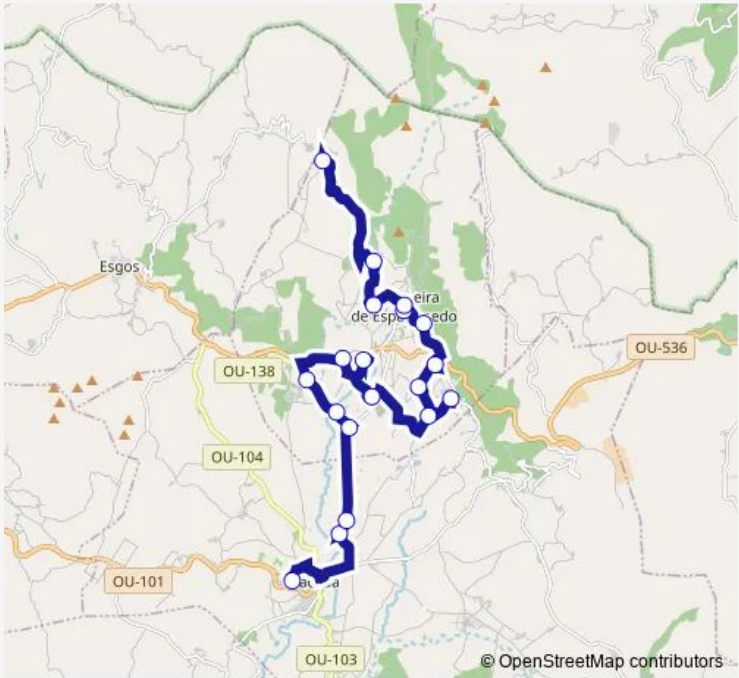

Bus Xg602019 IES San Mamede-Pardeconde (marquesiña)

[Go to website](#)

Direction
 IES San Mamede — Pardeconde (marquesiña)
 19 stops
[Open route schedule](#)

- IES San Mamede
- Francos (núcleo)
- Francos (campo de futbol)
- Veigachá
- Reconco
- Niñodaguia (marquesiña O
- Restaurante Prieto
- Vilariño
- A Veiga
- SAN Miguel
- Ramil
- Abelleira
- Marcelle
- O Barrio
- Xunqueira de Espadanedo
- Xunqueira de Espadañado (
- O Mato
- SAN Pedro
- Pardeconde (marquesiña)

Route schedule
 IES San Mamede — Pardeconde (marquesiña)

Monday	07:30-17:30
Tuesday	07:30-14:40
Wednesday	07:30-14:40
Thursday	07:30-14:10
Friday	07:30-14:10
Saturday	—
Sunday	—

Route info
 Direction: IES San Mamede
 Stops: 19
 Trip Duration: 0 hour 31 min

Sunday —

Route info

Direction: Pardeconde (marquesiña)

Stops: 19

Trip Duration: 0 hour 31 min

Xg602019 Bus time schedules and route maps are available in an offline PDF at busmaps.com. Use the busmaps.com website to see live bus times, train schedule or subway schedule, and step-by-step directions for all public transit in Maceda

The schedule is provided in the local timezone. Times with "(+1)" indicate departures on the next day.

PDF file created on 2025-02-26

2024 BusMaps.com - All Rights Reserved