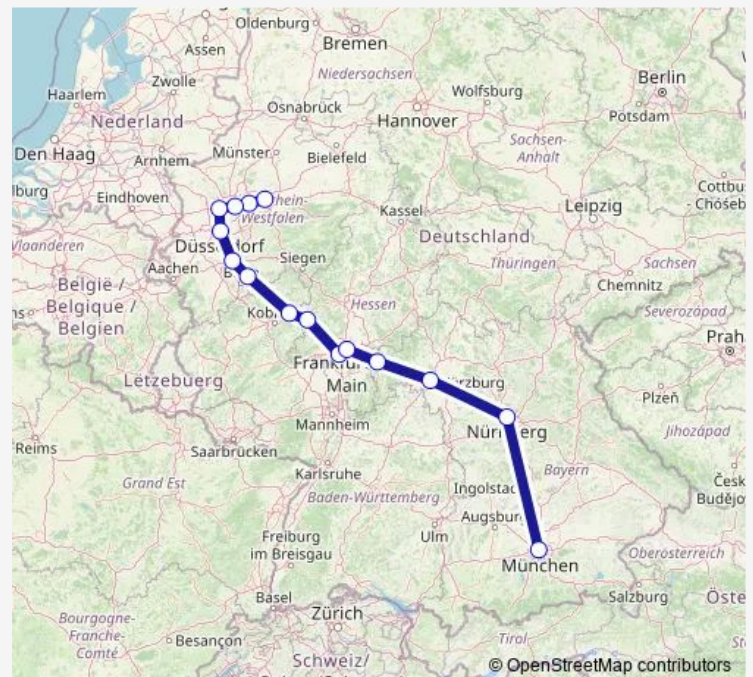

### Direction

Dortmund Hbf — München Hbf

15 stops

[Open route schedule](#)

Dortmund Hbf

Bochum Hbf

Essen Hbf

Duisburg Hbf

Würzburg Hbf

Nürnberg Hbf

München Hbf

### Route schedule

Dortmund Hbf — München Hbf

Monday —

Tuesday —

Wednesday —

Thursday —

Friday —

Saturday 10:14-11:08

### Route info

Direction: Dortmund Hbf

Stops: 15

Trip Duration: 6 hour 27 min

ICE 935

ICE 935 Rail time schedules and route maps are available in an offline PDF at [busmaps.com](https://busmaps.com). Use the [busmaps.com](https://busmaps.com) website to see live bus times, train schedule or subway schedule, and step-by-step directions for all public transit in Duesseldorf