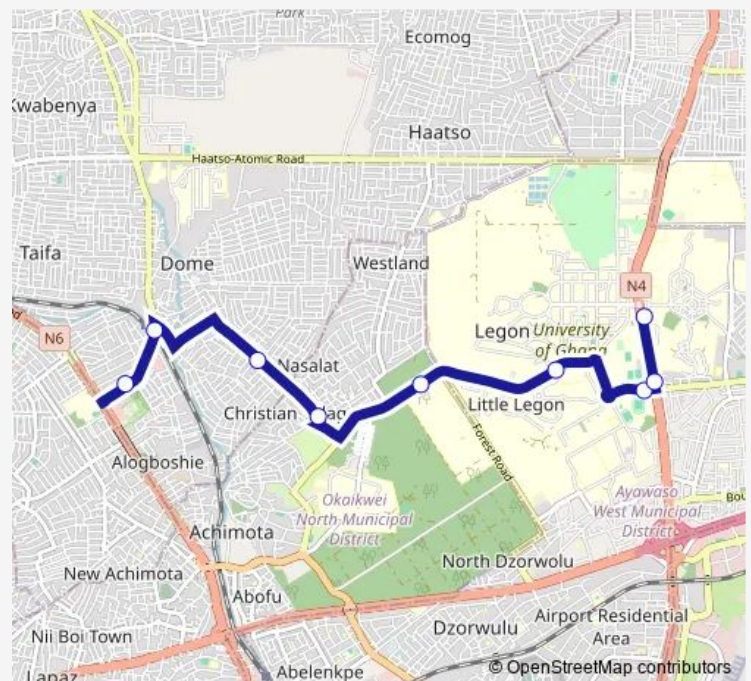

Bus 351B Dome Station to Legon Station

[Go to website](#)

Direction

Terminal Dome Station — Terminal Legon Station

9 stops

[Open route schedule](#)

Terminal Dome Station

Dome Crossing Station

Vulganizer 351

Village 351

Gimpa

Legon Campus

Okponglo Legon Station

Orponglo

Terminal Legon Station

Route schedule

Terminal Dome Station — Terminal Legon Station

Monday 10:49

Tuesday 10:49

Wednesday 10:49

Thursday 10:49

Friday 10:49

Saturday 10:49

Sunday 10:49

Route info

Direction: Terminal Dome Station

Stops: 9

Trip Duration: 0 hour 48 min

■ 351B — Dome Station to Legon Station

351B Bus time schedules and route maps are available in an offline PDF at busmaps.com. Use the busmaps.com website to see live bus times, train schedule or subway schedule, and step-by-step directions for all public transit in Accra