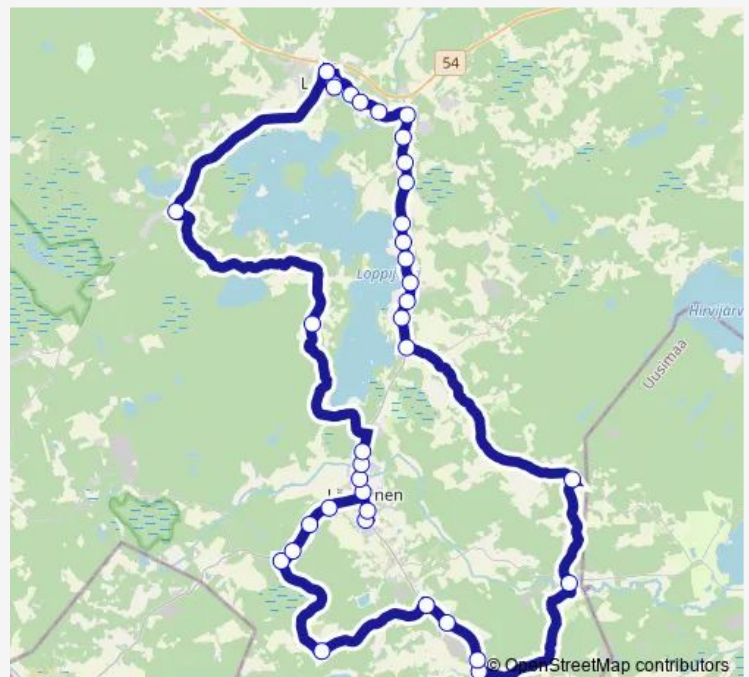

Thursday 07:25

Friday 07:25

Saturday —

Sunday —

Route info

Direction: Loppi

Stops: 37

Trip Duration: 1 hour 25 min