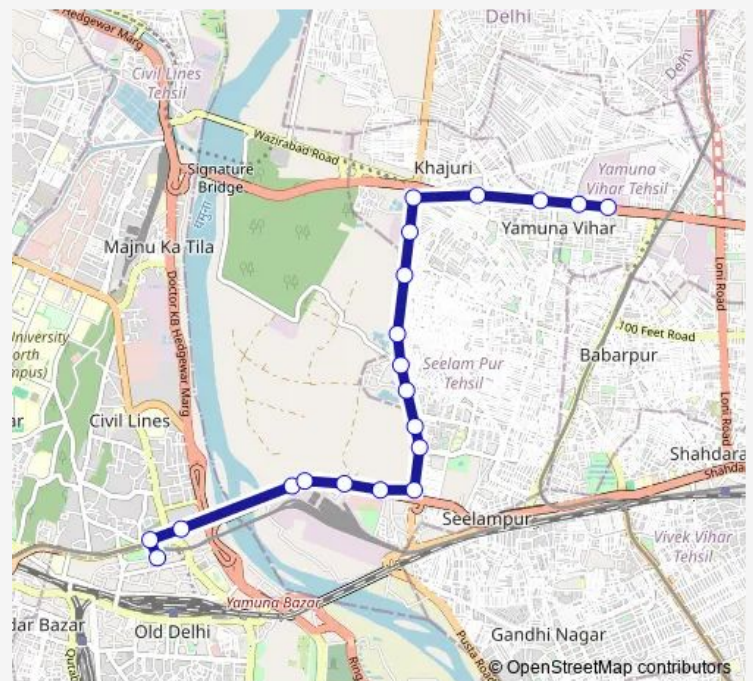

Yamuna Vihar Brij Puri

C 4 Yamuna Vihar

Route schedule

Mori Gate Terminal — C 4 Yamuna Vihar

Monday 06:27-22:00

Tuesday 06:27-22:00

Wednesday 06:27-22:00

Thursday 06:27-22:00

Friday 06:27-22:00

Saturday 06:27-22:00

Sunday 06:27-22:00

Route info

Direction: Mori Gate Terminal

Stops: 20

Trip Duration: 0 hour 35 min

■ 253up

BusMaps

Direction

Isbt Kashmere Gate Terminal — C 4 Yamuna Vihar

17 stops

[Open route schedule](#)

Isbt Kashmere Gate Terminal

Isbt Nityanand Marg

Shastri Park

Monday 08:30

Tuesday 08:30

Wednesday 08:30

Thursday 08:30

Friday 08:30

Saturday 08:30

Sunday 08:30

Route info