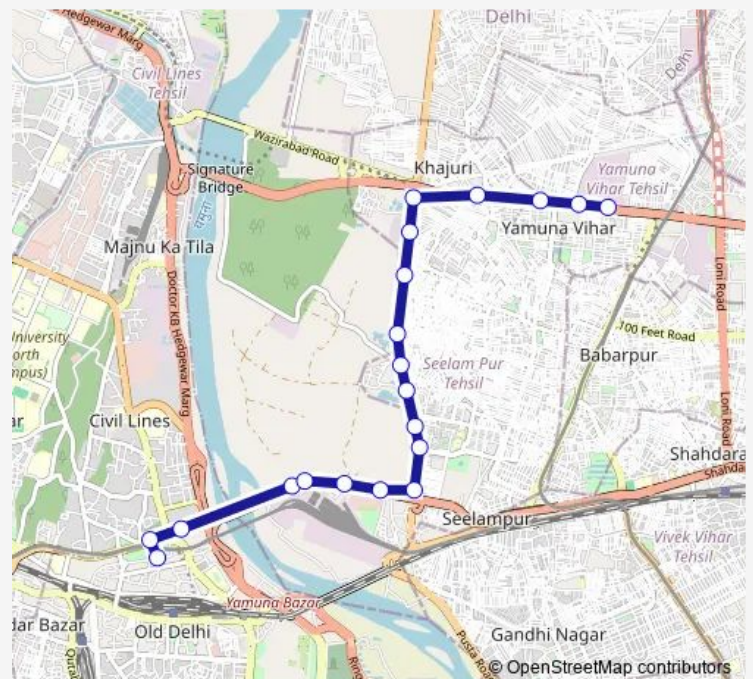

Yamuna Vihar Brij Puri

C 4 Yamuna Vihar

Route schedule

Mori Gate Terminal — C 4 Yamuna Vihar

Monday 06:27-22:00

Tuesday 06:27-22:00

Wednesday 06:27-22:00

Thursday 06:27-22:00

Friday 06:27-22:00

Saturday 06:27-22:00

Sunday 06:27-22:00

Route info

Direction: Mori Gate Terminal

Stops: 20

Trip Duration: 0 hour 35 min

■ 253up

BusMaps

Direction

Isbt Kashmere Gate Terminal — C 4 Yamuna Vihar

17 stops

[Open route schedule](#)

Isbt Kashmere Gate Terminal

Isbt Nityanand Marg

Shastri Park

Monday 08:30

Tuesday 08:30

Wednesday 08:30

Thursday 08:30

Friday 08:30

Saturday 08:30

Sunday 08:30

Route info