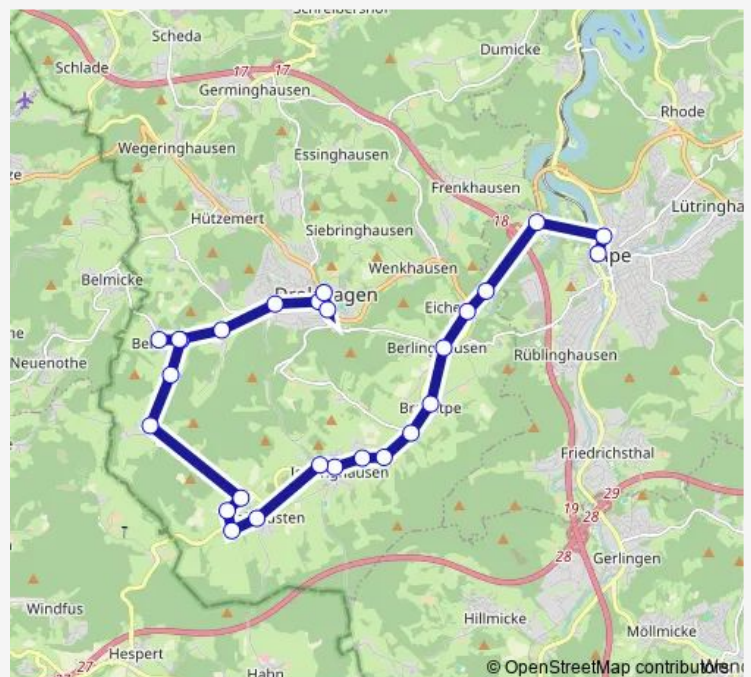

Thursday —

Friday 05:30-19:30

Saturday 05:30-19:30

Sunday 09:30-19:30

Route info

Direction: Drolshagen Markt

Stops: 26

Trip Duration: 0 hour 32 min

■ L560 — Olpe - Husten - Benolpe - Drolshagen

Eichenermühle

Hüppcherhammer

Rosenthal

Olpe In der Wüste

Olpe ZOB Bstg 9

Direction

Olpe ZOB Bstg 3 — Drolshagen Markt

26 stops

[Open route schedule](#)

Olpe ZOB Bstg 3

Olpe In der Wüste

Rosenthal

Hüppcherhammer

Eichenermühle

Berlinghausen

Thursday —

Friday 06:02-20:02

Saturday 06:02-20:02

Sunday 10:02-20:02

Route info

Direction: Olpe ZOB Bstg 3

Stops: 26

Trip Duration: 0 hour 32 min