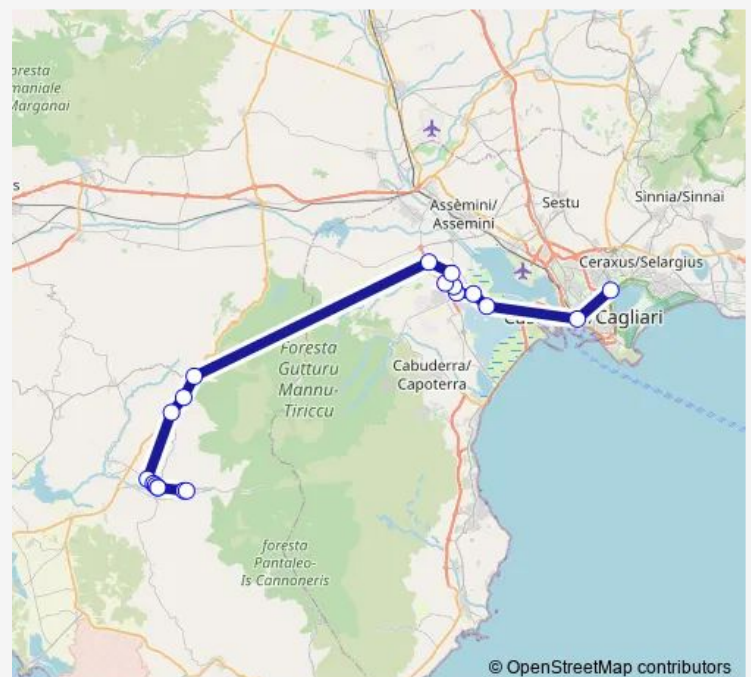

Monday 16:30

Tuesday 16:30

Wednesday 16:30

Thursday 16:30

Friday 16:30

Saturday —

Sunday —

Route info

Direction: Fermata di Cagliari Viale Marconi

Stops: 19

Trip Duration: 1 hour 40 min

© OpenStreetMap contributors

■ 520 — Santadi-Cagliari

BusMaps

Direction

Fermata di Santadi — Fermata di Cagliari Viale Marconi

Friday 06:05

Saturday —

Sunday —

Route info

Direction: Fermata di Santadi

Stops: 19

Trip Duration: 1 hour 40 min

Direction