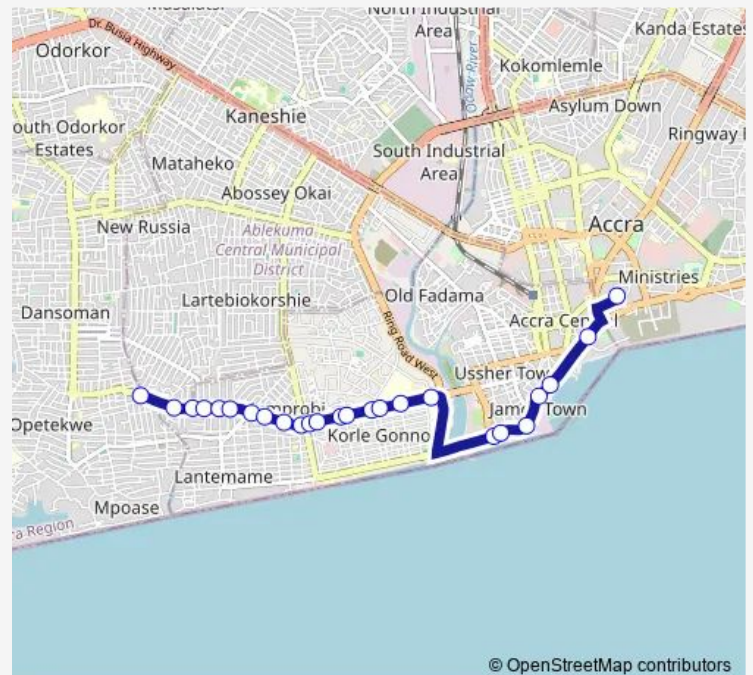

Bus 520 Camara ↔ Accra New Tema Station

[Go to website](#)

Direction

Camara — Accra New Tema Station

25 stops

[Open route schedule](#)

- Camara
- Mangoase
- Camara Junction
- Nku Kpotoi
- IBE (Camara)
- Akoshi Junction Mamprobi
- Mamprobi Methodist
- Abodwe
- Rainbow
- Mamprobi Shell
- Mamprobi Post Office
- Plaza
- Electricity
- Awotse Kojo
- New Station
- Total
- Korle Bu
- Korle-Bu Barber
- Fire Service
- Boodi
- Lighthouse

Route schedule

Camara — Accra New Tema Station

Monday	06:00
Tuesday	06:00
Wednesday	06:00
Thursday	06:00
Friday	06:00
Saturday	06:00
Sunday	06:00

Route info

Direction: Camara

Stops: 25

Trip Duration: 0 hour 32 min

© OpenStreetMap contributors

520 — Camara ↔ Accra New Tema Station

BusMaps

One Way

Ussher Fort

Accra Bishop

Accra New Tema Station

Direction

Wednesday 06:00

Thursday 06:00

Friday 06:00

Saturday 06:00

Sunday 06:00

Route info

Direction: Accra New Tema Station

Stops: 27