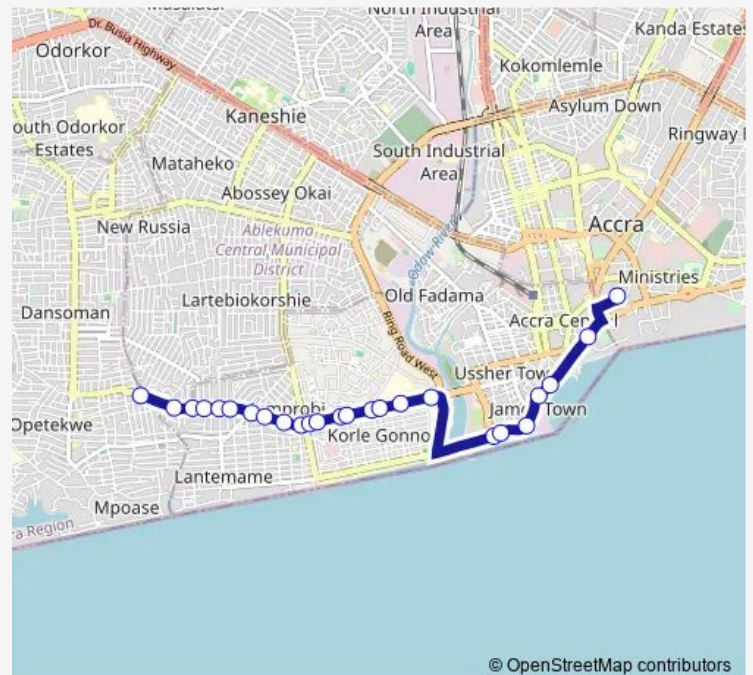

Bus 520 Camara ↔ Accra New Tema Station

[Go to website](#)

Direction

Camara — Accra New Tema Station

25 stops

[Open route schedule](#)

- Camara
- Mangoase
- Camara Junction
- Nku Kpotoi
- IBE (Camara)
- Akoshi Junction Mamprobi
- Mamprobi Methodist
- Abodwe
- Rainbow
- Mamprobi Shell
- Mamprobi Post Office
- Plaza
- Electricity
- Awotse Kojo
- New Station
- Total
- Korle Bu
- Korle-Bu Barber
- Fire Service
- Boodi
- Lighthouse

Route schedule

Camara — Accra New Tema Station

Monday	06:00
Tuesday	06:00
Wednesday	06:00
Thursday	06:00
Friday	06:00
Saturday	06:00
Sunday	06:00

Route info

Direction: Camara

Stops: 25

Trip Duration: 0 hour 32 min

© OpenStreetMap contributors

520 — Camara ↔ Accra New Tema Station

BusMaps

One Way

Ussher Fort

Accra Bishop

Accra New Tema Station

Direction

Wednesday 06:00

Thursday 06:00

Friday 06:00

Saturday 06:00

Sunday 06:00

Route info

Direction: Accra New Tema Station

Stops: 27