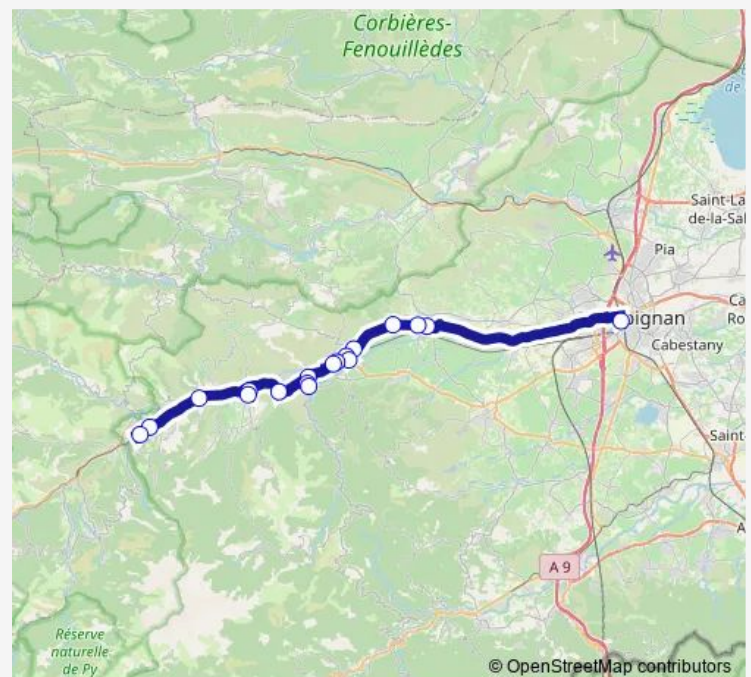

Route info

Direction: Prades - Es. Multimodal Dr Salies

Stops: 18

Trip Duration: 1 hour 10 min

Direction

Perpignan - Gare Routière Bd St Assiscle — Prades - Es. Multimodal Dr Salies

18 stops

[Open route schedule](#)