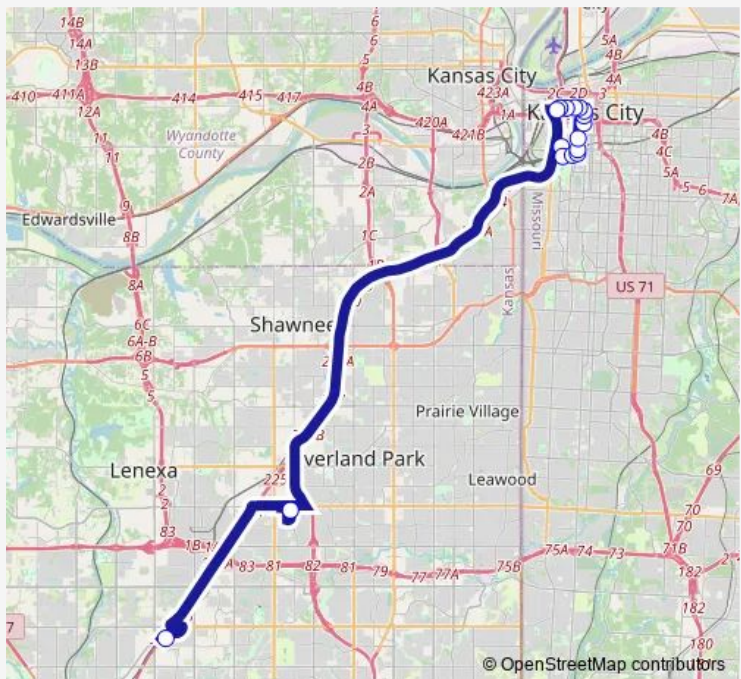

# Bus 520 Strang Line Express

[Go to website](#)

**Direction**  
 ON Broadway AT Southwest Blvd Sb — Strang Line Road Park AND Ride

16 stops

[Open route schedule](#)

- ON Broadway AT Southwest Blvd Sb
- ON Pershing AT Broadway Westbound Nearside
- ON Pershing AT Main Eb
- ON Grand AT Pershing Farside Northbound
- ON Grand AT 22nd Northbound Nearside
- ON Grand AT 19th Northbound
- ON OAK AT Truman RD Nearside Nb
- ON OAK AT 13th Northbound Nearside
- ON OAK AT 12th Northbound Farside
- ON 11th AT Grand Westbound Nearside
- ON 11th/Petticoat Lane AT Main Westbound
- ON 11th AT Central Westbound
- ON 11th AT Washington Westbound Nearside
- ON Pennsylvania AT 12th Southbound
- OAK Park Mall Park AND Ride
- Strang Line Road Park AND Ride

Route schedule

ON Broadway AT Southwest Blvd Sb — Strang Line Road Park AND Ride

Monday	15:15-18:15
Tuesday	15:15-18:15
Wednesday	15:15-18:15
Thursday	15:15-18:15
Friday	15:15-18:15
Saturday	—
Sunday	—

**Route info**

Direction: ON Broadway AT Southwest Blvd Sb

Stops: 16

Trip Duration: 0 hour 45 min

■ 520 — Strang Line Express **BusMaps**

**Direction**

Strang Line Road Park AND Ride — ON Pennsylvania AT 12th Southbound

16 stops

[Open route schedule](#)

Strang Line Road Park AND Ride

OAK Park Mall Park AND Ride

ON Broadway AT Southwest Blvd Sb

ON Pershing AT Broadway Eastbound

ON Pershing AT Main Eb

ON Grand AT Pershing Farside Northbound