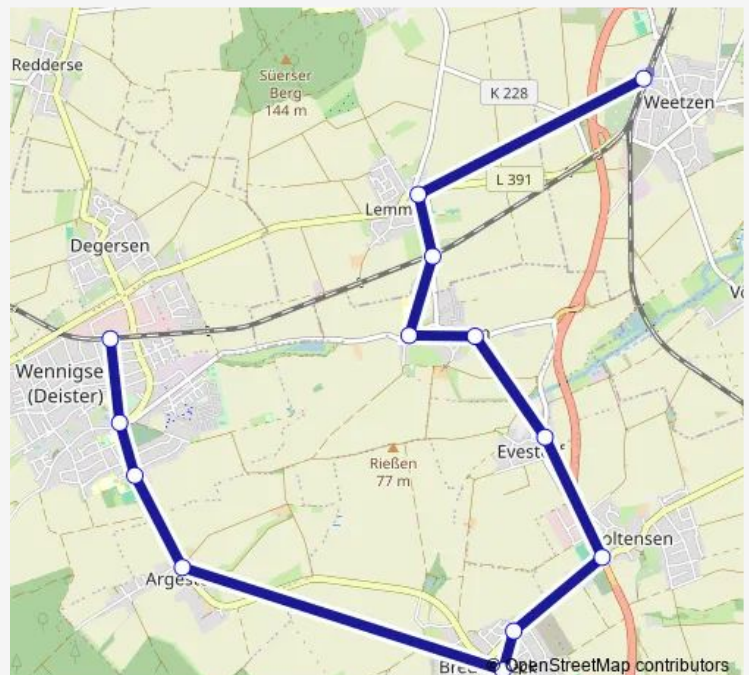

Direction

Wennigsen Bahnhof — Weetzen Bf/Westseite

13 stops

[Open route schedule](#)

- Wennigsen Bahnhof
- Wennigsen Rathaus
- Wennigsen Kgs
- Argestorf
- Bredenbeck Denkmal
- Bredenbeck Weinberg
- Holtensen
- Evestorf
- Sorsum Hopfenspitze
- Sorsum
- Lemmie Bahnhof
- Lemmie Alte Bahnhofstraße
- Weetzen Bf/Westseite

Route schedule

Wennigsen Bahnhof — Weetzen Bf/Westseite

Monday	06:29
Tuesday	06:29
Wednesday	—
Thursday	06:29
Friday	06:29
Saturday	—
Sunday	16:39

Route info

Direction: Wennigsen Bahnhof

Stops: 13

Trip Duration: 0 hour 22 min

520 Bus time schedules and route maps are available in an offline PDF at busmaps.com. Use the busmaps.com website to see live bus times, train schedule or subway schedule, and step-by-step directions for all public transit in Hannover

The schedule is provided in the local timezone. Times with "(+1)" indicate departures on the next day.

PDF file created on 2024-12-20

2024 BusMaps.com - All Rights Reserved