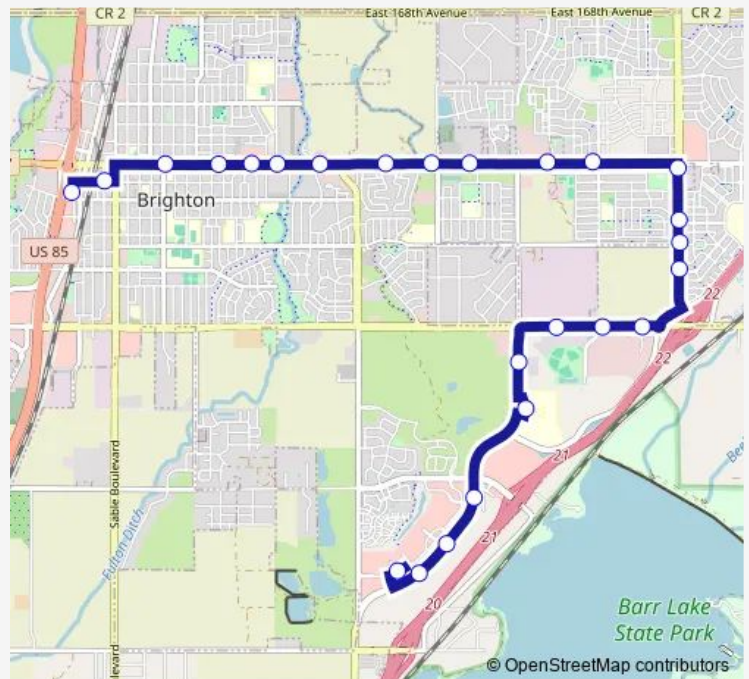

Bus 520 Brighton

[Go to website](#)

Direction
 Prairie Center Pkwy Loop — US 85 & Bridge St PnR
 25 stops
[Open route schedule](#)

- Prairie Center Pkwy Loop
- Prairie Center Pkwy & S 27th Ave
- Prairie Center Pkwy & 2300 South
- Prairie Center Pkwy & 2100 South
- Platte Valley Medical Center
- 1150 Block Prairie Center Pkwy
- Bromley Ln & Tower Rd
- Bromley Ln & Judicial Center Dr
- Bromley Ln & Medical Center Dr
- S 50th Ave & Golden Eagle Pkwy
- S 50th Ave & Southern St
- S 50th Ave & Nighthawk Pkwy
- 50th Ave & Bridge St
- Bridge St & 45th Ave
- Bridge St & 42nd St
- Bridge St & Sierra St
- Bridge St & N Telluride St
- Bridge St & Eastgate Village Ent
- Bridge St & S 22nd Ave
- Bridge St & N 19th Ave
- Bridge St & N 18th Ave

Route schedule

Prairie Center Pkwy Loop — US 85 & Bridge St PnR

Monday	05:45-20:00
Tuesday	05:45-20:00
Wednesday	05:45-20:00
Thursday	05:45-20:00
Friday	05:45-20:00
Saturday	06:00-20:00
Sunday	—

Route info

Direction: Prairie Center Pkwy Loop

Stops: 25

Trip Duration: 0 hour 23 min

520 — Brighton

Bridge St & N 13th Ave

Bridge St & N 8th Ave

Bush St & S 3rd Ave

US 85 & Bridge St PnR

Direction

US 85 & Bridge St PnR — Prairie Center Pkwy Loop

25 stops

[Open route schedule](#)

US 85 & Bridge St PnR

Egbert St & S 4th Ave

Bridge St & S 4th Ave

Bridge St & S 8th Ave