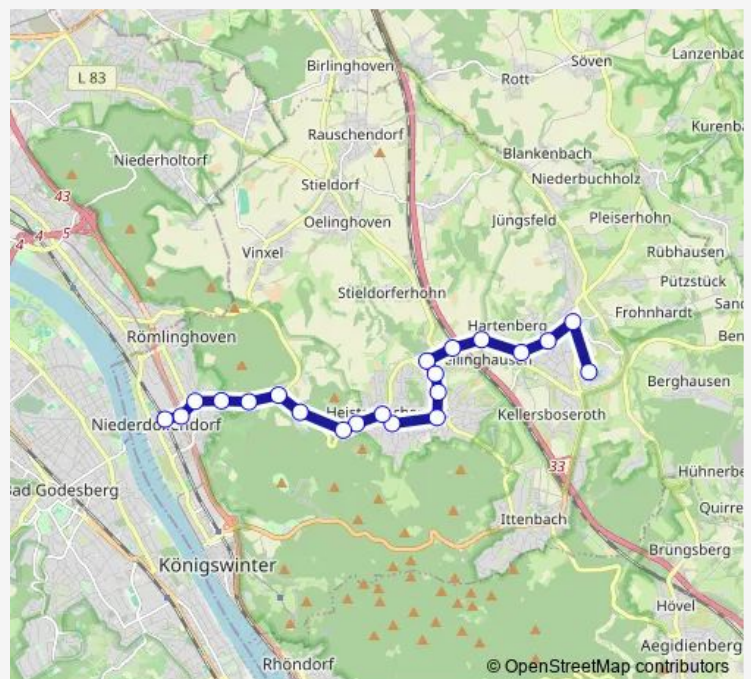

Königswinter Oberpleis Schulzentrum

Königswinter Oberpleis Busbf

### Route schedule

Königswinter Niederdollendorf Bf — Königswinter Oberpleis Busbf

Monday	05:08-00:15 <sup>+1</sup>
Tuesday	06:45-02:00 <sup>+1</sup>
Wednesday	07:45-00:15 <sup>+1</sup>
Thursday	05:08-00:15 <sup>+1</sup>
Friday	05:08-02:00 <sup>+1</sup>
Saturday	06:45-02:00 <sup>+1</sup>
Sunday	07:45-00:15 <sup>+1</sup>

### Route info

Direction: Königswinter Niederdollendorf Bf

Stops: 20

Trip Duration: 0 hour 23 min