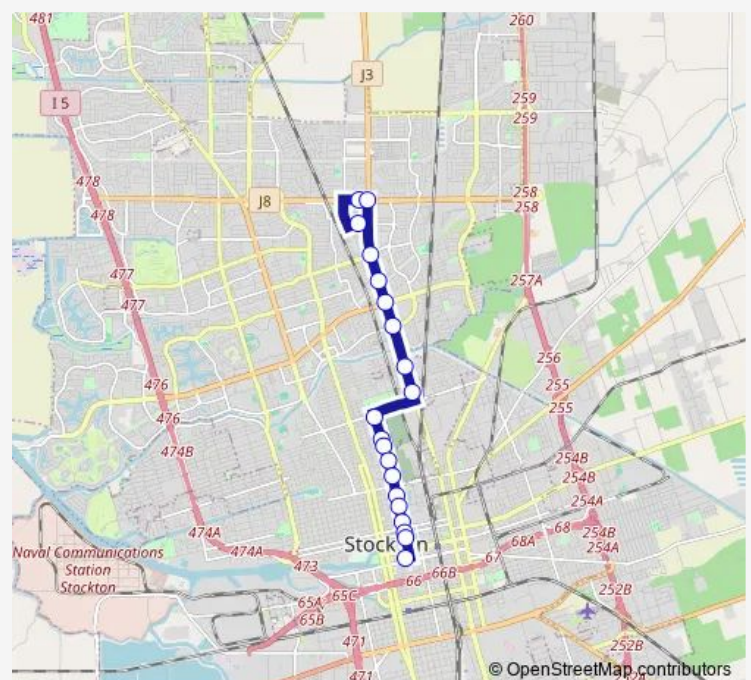

### Direction

Hammertown @ Kaiser ENT FS Wb — Downtown Transit Center DEP A

20 stops

[Open route schedule](#)

Hammertown @ Kaiser ENT FS Wb

Hammer LN & Kathleen DR FS Eb

West Lane & Hammer Lane FS Sb

West Lane & Swain RD FS FS/Sb

California ST & Fremont ST NS/Sb

Downtown Transit Center DEP A

### Route schedule

Hammertown @ Kaiser ENT FS Wb — Downtown Transit Center DEP A

Monday 06:20-20:21

Tuesday 06:20-20:21

Wednesday 06:20-20:21

Thursday 06:20-20:21

Friday 06:20-20:21

Saturday —

### Route info

Direction: Hammertown @ Kaiser ENT FS Wb

Stops: 20

Trip Duration: 0 hour 25 min

520 — California-West Lane-Kaiser

**Direction**

Downtown Transit Center DEP A — Hammertown @ Kaiser ENT FS Wb

18 stops