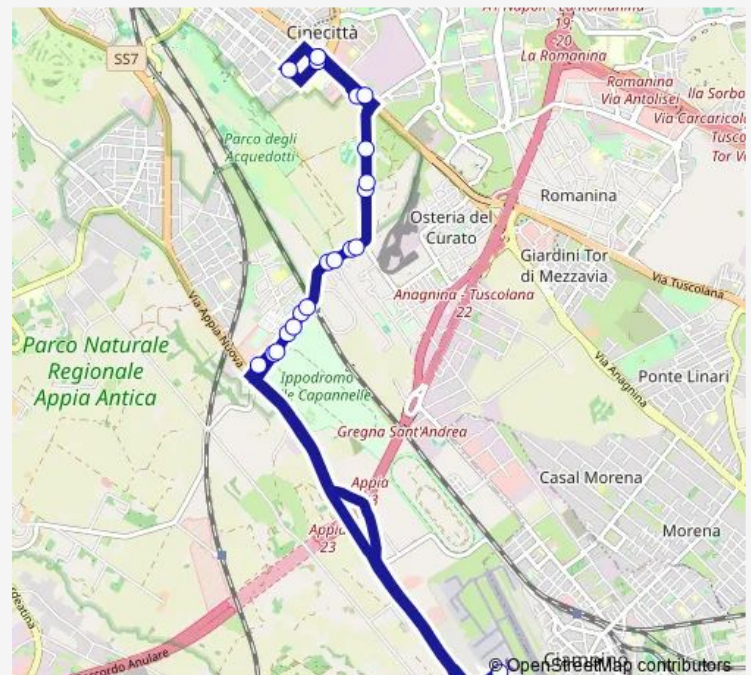

### Route schedule

Cinecitta' (Ma) — Cinecitta' (Ma)

Monday 05:30-23:30

Tuesday 05:30-23:30

Wednesday 05:30-23:30

Thursday 05:30-23:30

Friday 05:30-23:30

Saturday 05:30-23:30

### Route info

Direction: Cinecitta' (Ma)

Stops: 21

Trip Duration: 0 hour 41 min

520

BusMaps

520 Bus time schedules and route maps are available in an offline PDF at [busmaps.com](https://busmaps.com). Use the [busmaps.com](https://busmaps.com) website to see live bus times, train schedule or subway schedule, and step-by-step directions for all public transit in Rome