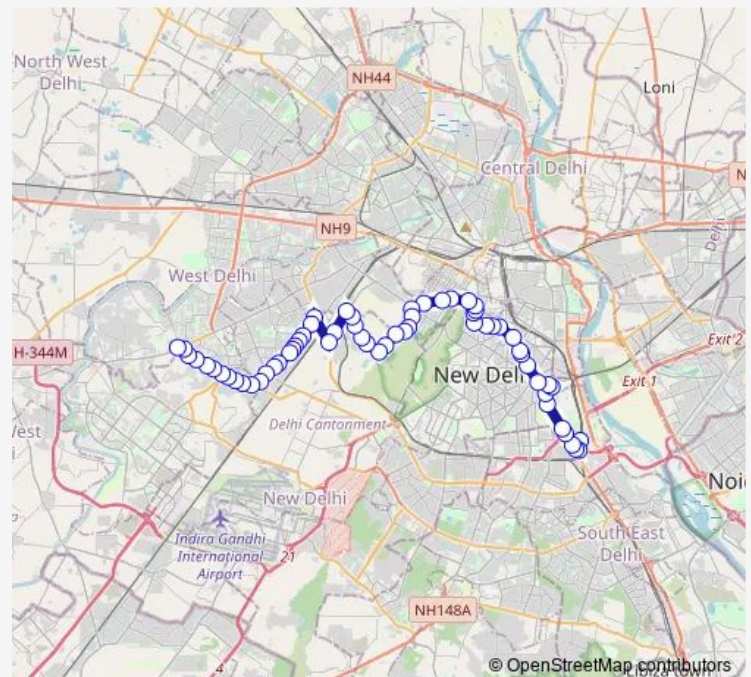

### Route schedule

Nizamuddin Railway Station — Uttam Nagar Terminal

Monday 07:00-21:30

Tuesday 07:00-21:30

Wednesday 07:00-21:30

Thursday 07:00-21:30

Friday 07:00-21:30

Saturday 07:00-21:30

### Route info

Direction: Nizamuddin Railway Station

Stops: 62

Trip Duration: 1 hour 55 min

893up

BusMaps

Panchkuian Road Banwai Lal Hospital

Meghdoot Bhawan