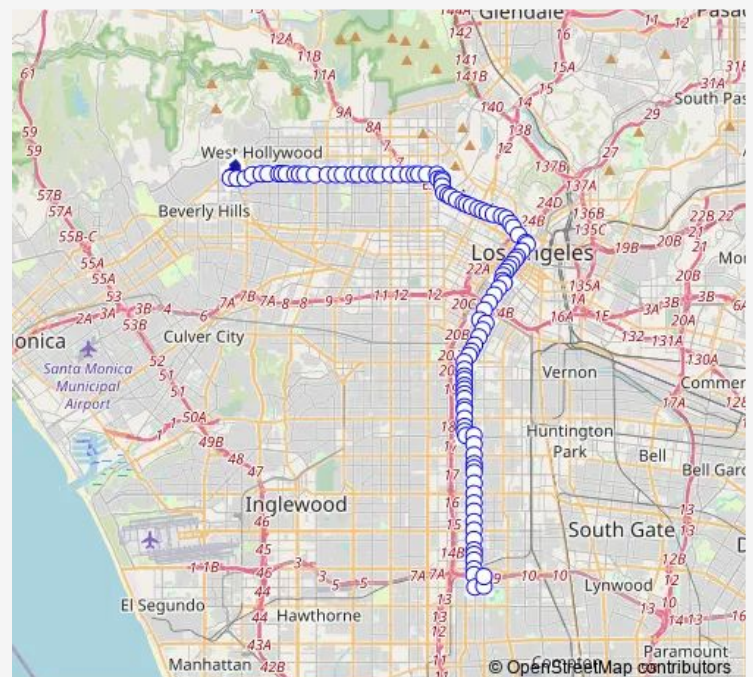

Temple / Glendale

Temple / Belmont

Temple / Bonnie Brae

Route schedule

Terminal 28 - West Lot — Arden Layover

Monday 15:35-16:29

Tuesday 15:35-16:29

Wednesday 15:35-16:29

Thursday 15:35-16:29

Friday 15:35-16:29

Saturday —

Sunday —

Route info

Direction: Terminal 28 - West Lot

Stops: 45

Trip Duration: 0 hour 58 min

10/48 — Metro Local Line

Temple / Alvarado

Temple / Rosemont

Temple / Park View

Temple / Rampart

Temple / Occidental

Temple / Vendome

Temple / Robinson

Temple / Hoover

Hoover / Plata

Hoover / Bellevue

Hoover / Clinton

Clinton / Virgil

Melrose / Virgil

Melrose / Vermont

Melrose / Edgemont