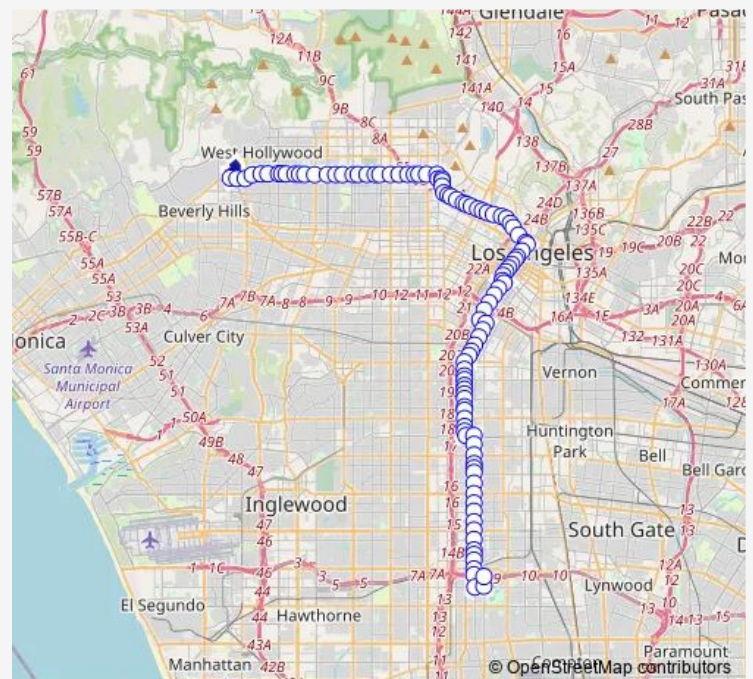

Temple / Glendale

Temple / Belmont

Temple / Bonnie Brae

Route schedule

Terminal 28 - West Lot — Arden Layover

Monday 15:35-16:29

Tuesday 15:35-16:29

Wednesday 15:35-16:29

Thursday 15:35-16:29

Friday 15:35-16:29

Saturday —

Sunday —

Route info

Direction: Terminal 28 - West Lot

Stops: 45

Trip Duration: 0 hour 59 min

10/48 — Metro Local Line

Temple / Alvarado

Temple / Rosemont

Temple / Park View

Temple / Rampart

Temple / Occidental

Temple / Vendome

Temple / Robinson

Temple / Hoover

Hoover / Plata

Hoover / Bellevue

Hoover / Clinton

Clinton / Virgil

Melrose / Virgil

Melrose / Vermont

Melrose / Edgemont