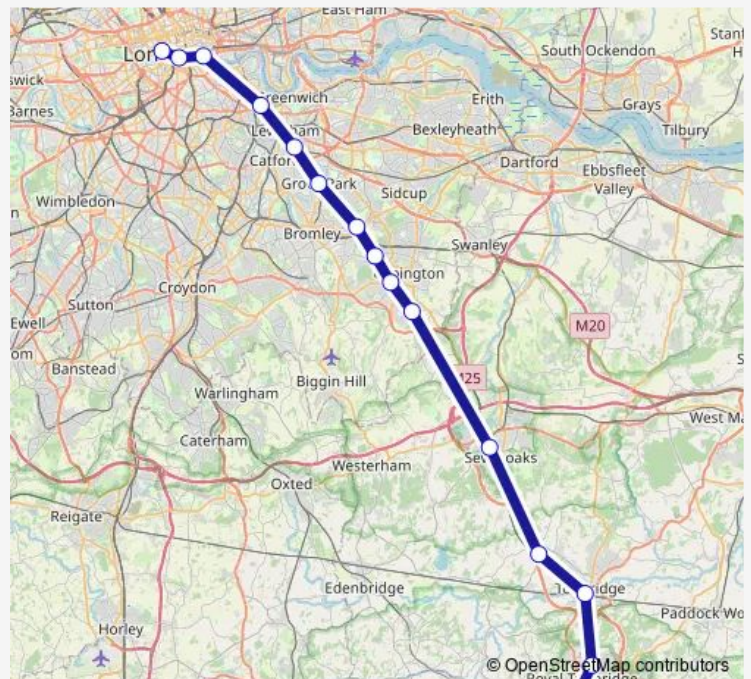

Chelsfield

Dunton Green

Sevenoaks

Hildenborough

Tonbridge

High Brooms

Tunbridge Wells

Route schedule

Route info

Direction: London Charing Cross

Stops: 17

Trip Duration: 1 hour 12 min

■ Se:Chx->Tbw — SE train service from CHX to Tbw

Direction

London Charing Cross — Tunbridge Wells

15 stops

[Open route schedule](#)

London Charing Cross

London Waterloo East

London Bridge

New Cross

Hither Green

Grove Park

Chislehurst

Sunday —

Route info

Direction: London Charing Cross

Stops: 15

Trip Duration: 0 hour 58 min

Direction

London Charing Cross — Tunbridge Wells

14 stops