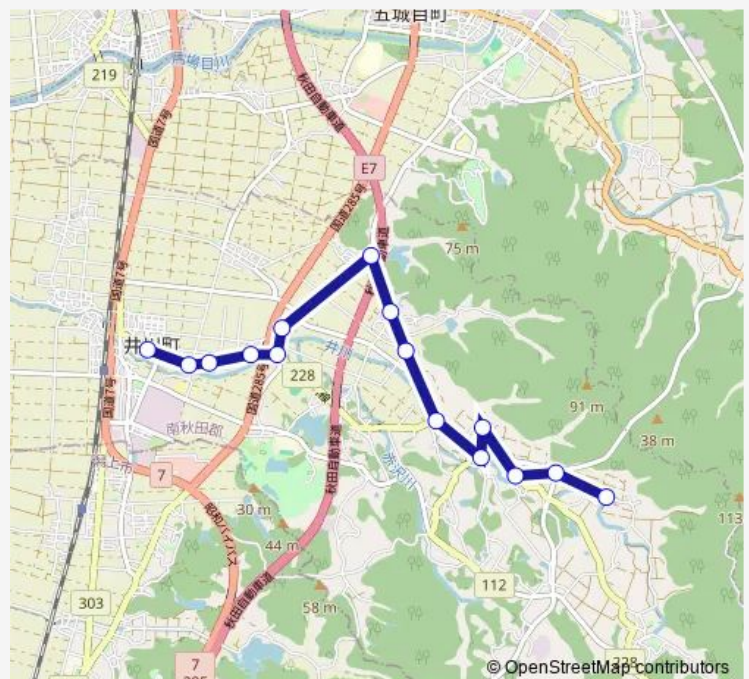

Thursday 11:15

Friday 11:15

Saturday —

Sunday —

Route info

Direction: 診療所(役場)前

Stops: 15

Trip Duration: 0 hour 27 min