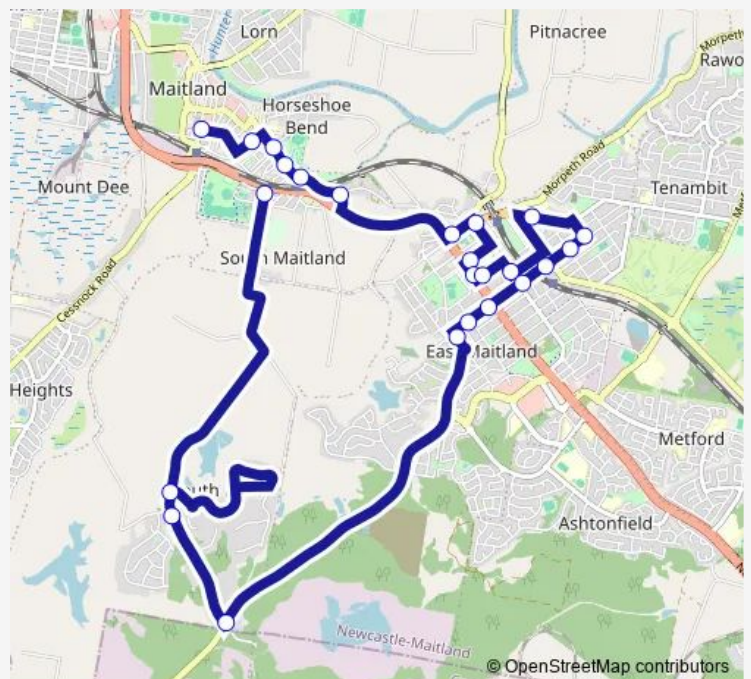

School Bus 2532 Maitland PS to Louth Park

[Go to website](#)

Direction

Maitland Public School, Olive St — Louth Park Rd At Cross St

24 stops

[Open route schedule](#)

- Maitland Public School, Olive St
- St John The Baptist Primary School, Victoria St
- Maitland Regional Art Gallery, High St
- High St Opp Ward St
- High St Opp Sparke St
- High St Opp Maitland Visitor Information Centre
- Melbourne St At Tyrell St
- Lawes St At Melbourne St
- East Maitland Public School, William St
- New England Hwy Before King St
- St Joseph's Primary School, King St
- Lawes St Before George St
- Maitland Grossmann High School, Cumberland St
- Hodge St At High St
- Maitland High School, High St
- High St After Lindesay St
- High St At Lawes St
- High St After Newcastle St
- High St At Rous St
- Brisbane St After High St
- Mount Vincent Rd Opp Louth Park Rd (Hail And Ride)

Route schedule

Maitland Public School, Olive St — Louth Park Rd At Cross St

Monday	15:26
Tuesday	15:26
Wednesday	15:26
Thursday	15:26
Friday	15:26
Saturday	—
Sunday	—

Route info

Direction: Maitland Public School, Olive St

Stops: 24

Trip Duration: 0 hour 54 min

2532 — Maitland PS to Louth Park

Louth Park Rd Before Dagworth Rd (Hail And Ride)

Louth Park Rd Opp Reflection Dr

Louth Park Rd At Cross St

2532 School Bus time schedules and route maps are available in an offline PDF at busmaps.com. Use the busmaps.com website to see live bus times, train schedule or subway schedule, and step-by-step directions for all public transit in Maitland

The schedule is provided in the local timezone. Times with "(+1)" indicate departures on the next day.

PDF file created on 2025-01-16

2024 BusMaps.com - All Rights Reserved