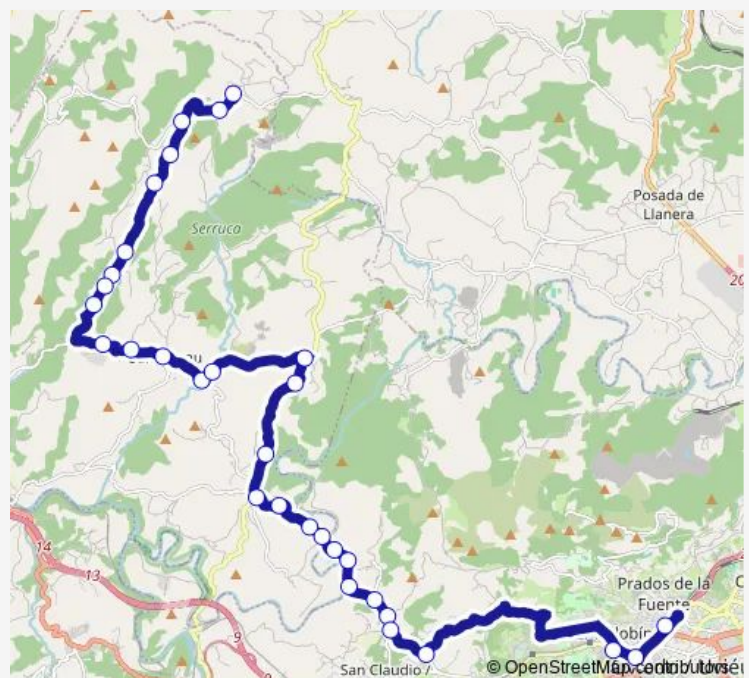

Monday 16:01-19:01

Tuesday 19:00-19:01

Wednesday 19:00-19:01

Thursday 16:01-19:01

Friday 16:01-19:01

Saturday 16:01-16:00

Sunday 16:01-16:00

Route info

Direction: [OVIEDO/UVIÉU] Estación Bus Oviedo IL- Pepe Cosmen [CTA 21470]

Stops: 31

Trip Duration: 0 hour 45 min

■ Pre — Premiό-Oviedo

[Viau|Viado] Viau - Zapatu [Cta 04089]

[Llazana|Lazana] Llazana [Cta 04090]

Monday 09:00-18:05

Tuesday 18:49-18:05

Wednesday 18:49-18:05

Thursday 09:00-18:05

Friday 09:00-18:05

Saturday 09:00-09:42

Sunday 09:00-09:42

Route info

Direction: [Premiό Premiό [Cta 04099]

Stops: 31

Trip Duration: 0 hour 50 min

[Molina] Cruce Lloriana [Cta 04121]

[Ponte] Ponte [Cta 04122]

[NAVALIEGA, LA] Ponte - Cruce El Torollo [CTA 07860]

[Lloral, LA] Cruce Villamar [Cta 04123]