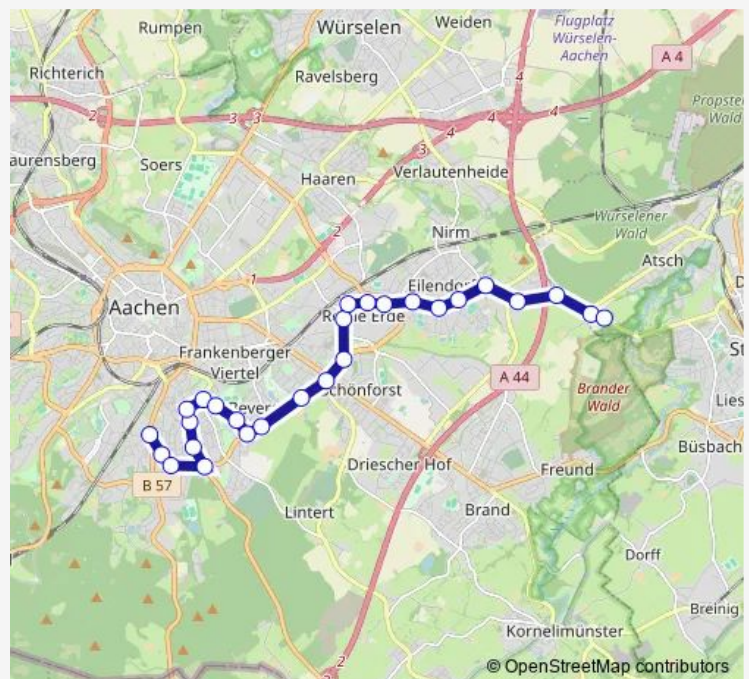

Aachen, Adenauerallee

Aachen, Drimborn

Aachen, Beverau

Aachen, Vogelsang

Aachen, Juttastraße

Aachen, Wilhelm-Pitz-Weg

Aachen, Marienhospital

Aachen, Burtscheid

Aachen, Heißberg

Route schedule

Aachen, Eilendorf Schubertstraße — Aachen, Ronheider Weg

Monday 06:56

Tuesday 06:56

Wednesday 06:56

Thursday 06:56

Friday 06:56

Saturday —

Sunday —

Route info

Direction: Aachen, Eilendorf Schubertstraße

Stops: 26

Trip Duration: 0 hour 38 min

Aachen, Bayernallee

Aachen, Siegel

Aachen, St. Vither Straße

Aachen, Giselastraße

Aachen, Ronheider Weg

Direction

Aachen, Muffet — Aachen, Siegel

34 stops

[Open route schedule](#)

Aachen, Muffet