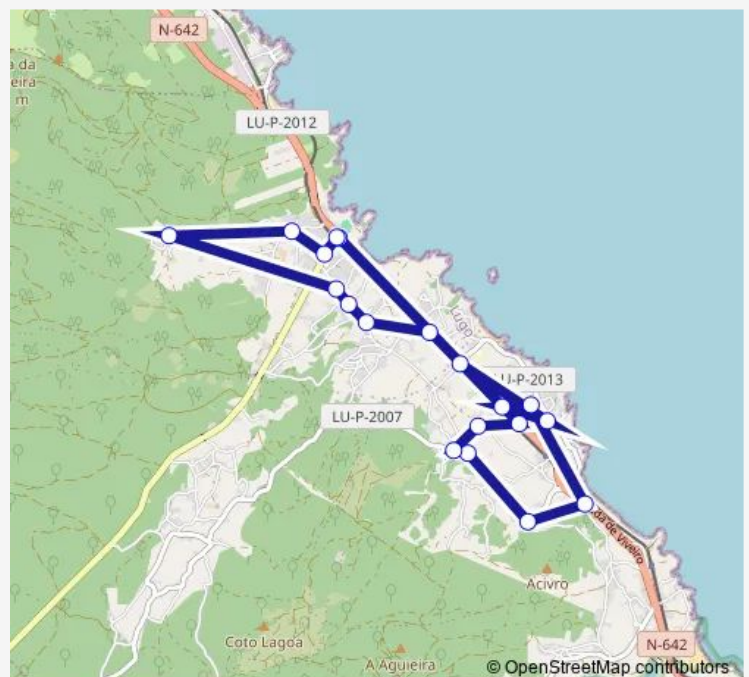

Arealonga

Cobas

Souto

Souto-Cabanas

Carreira

Nois (Foz)

O Correo

Casa Selmira

### Route schedule

Ceip Fondo Nois — Alto De Cangas

Monday 16:30

Tuesday 16:30

Wednesday 16:30

Thursday 16:30

Friday 16:30

Saturday —

### Route info

Direction: Ceip Fondo Nois

Stops: 19

Trip Duration: 0 hour 35 min

ALSA - L22 Bus time schedules and route maps are available in an offline PDF at [busmaps.com](https://busmaps.com). Use the [busmaps.com](https://busmaps.com) website to see live bus times, train schedule or subway schedule, and step-by-step directions for all public transit in Cervo