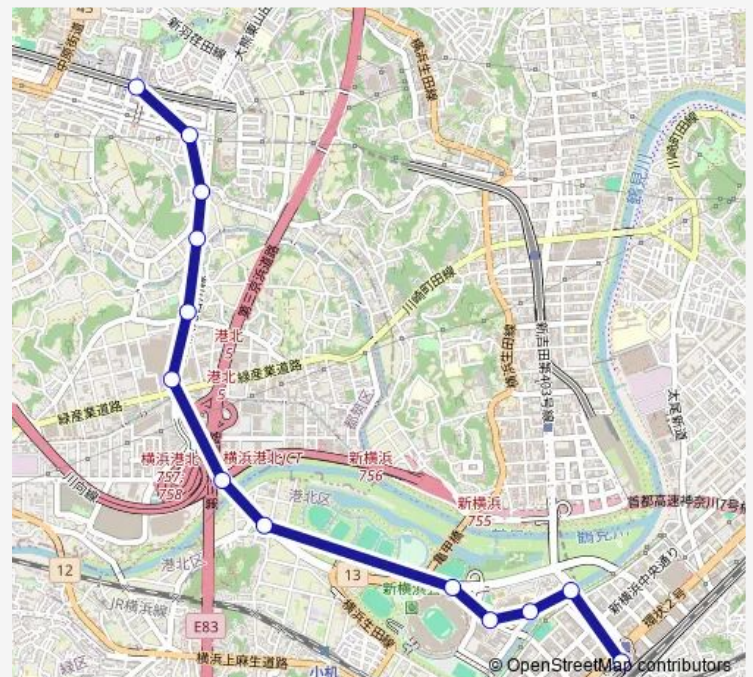

### Route schedule

仲町台駅 — 新横浜駅前

Monday 06:57-20:46

Tuesday 06:57-20:46

Wednesday 06:24-21:06

Thursday 06:24-21:06

Friday 06:24-21:06

Saturday 06:24-21:06

Sunday 06:24-21:06

### Route info

Direction: 仲町台駅

Stops: 11

Trip Duration: 0 hour 21 min

## Route info

Direction: 仲町台駅

Stops: 11

Trip Duration: 0 hour 14 min