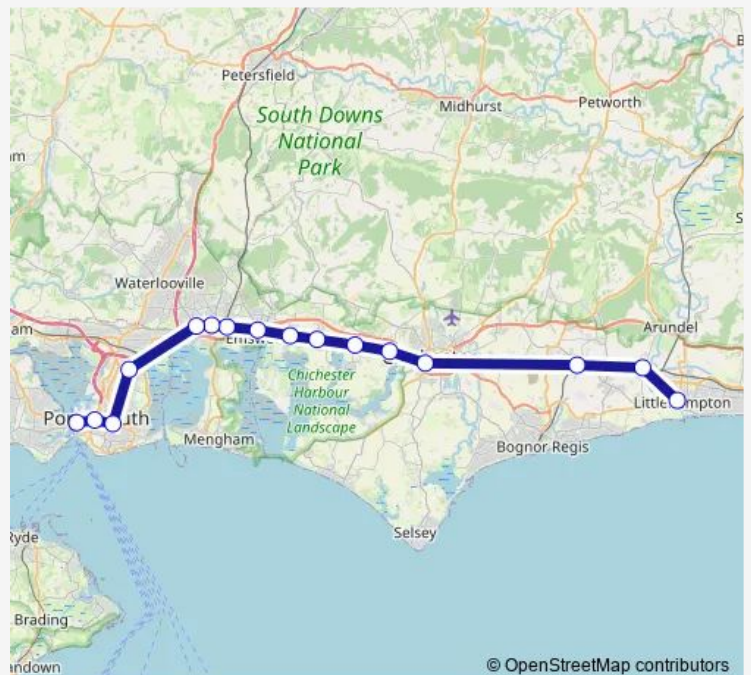

Barnham

Chichester

Fishbourne

Bosham

Nutbourne

Southbourne

Emsworth

Warblington

Havant

Bedhampton

Hilsea

Fratton

Portsmouth & Southsea

Portsmouth Harbour

Route schedule

Littlehampton — Portsmouth Harbour

Monday 05:56

Tuesday 05:56

Wednesday 05:56

Thursday 05:56

Friday 05:56

Saturday 06:19

Sunday 06:42-06:46

Route info

Direction: Littlehampton

Stops: 16

Trip Duration: 1 hour 1 min

■ Sn:Lit->Pmh — SN train service from LIT to Pmh

Sn:Lit->Pmh Rail time schedules and route maps are available in an offline PDF at busmaps.com. Use the busmaps.com website to see live bus times, train schedule or subway schedule, and step-by-step directions for all public transit in Chichester