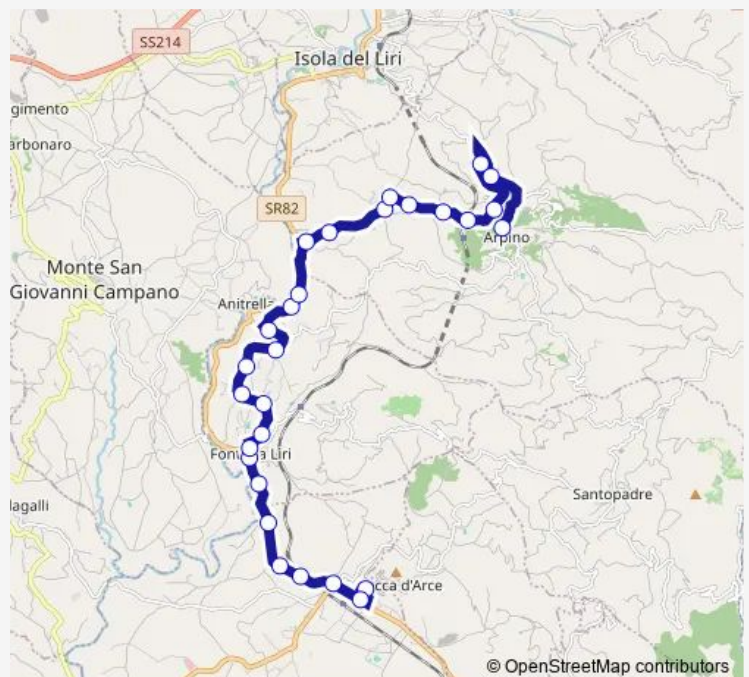

ARPINO | Bove # f6886

ARPINO | San Sosio # f6887

ARPINO | Rondinella # f6888

Route schedule

Arce | Via Marconi Via Magni # f5271 — ARPINO | Piazzale Rotondi # f6820

Monday 07:25

Tuesday 07:25

Wednesday 07:25

Thursday 07:25

Friday 07:25

Saturday 06:30-14:05

Sunday —

Route info

Direction: Arce | Via Marconi Via Magni # f5271

Stops: 28

Trip Duration: 0 hour 30 min