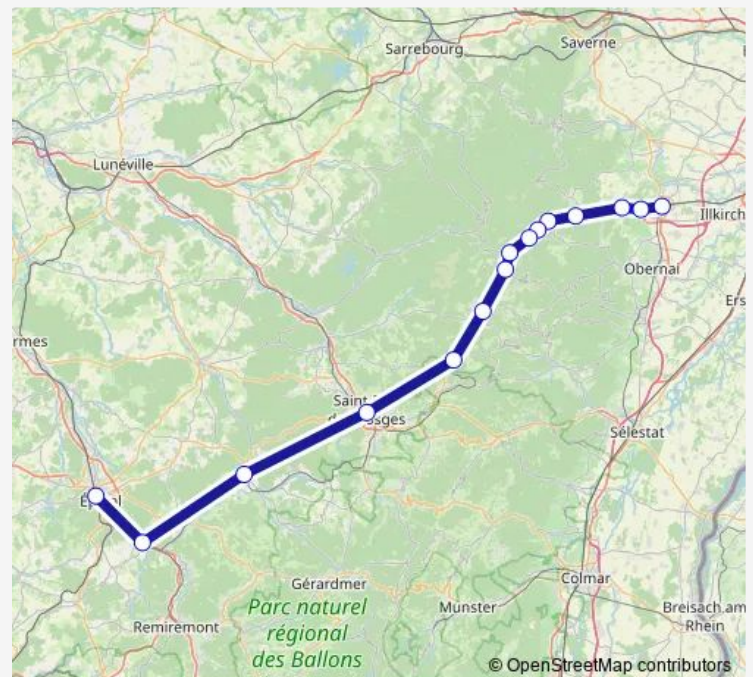

### Route schedule

Molsheim — Épinal

Monday 13:17

Tuesday 13:17

Wednesday 13:17

Thursday 13:17

Friday 13:17

Saturday —

### Route info

Direction: Molsheim

Stops: 15

Trip Duration: 2 hour 58 min

■ B — C24+

BusMaps

**Direction**

Épinal — Molsheim