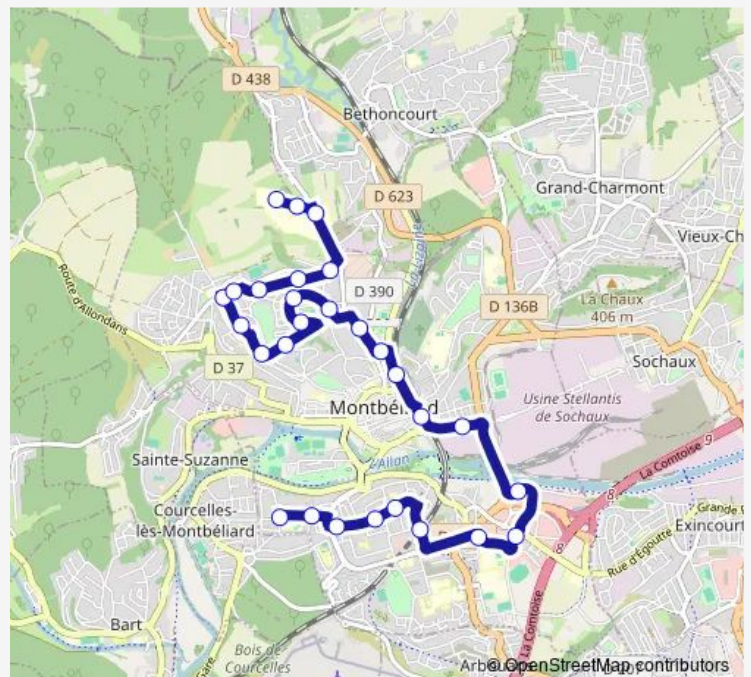

Thursday 06:25-19:50

Friday 06:25-19:50

Saturday 06:30-19:10

Sunday 09:30-18:14

Route info

Direction: Mermoz

Stops: 28

Trip Duration: 0 hour 34 min

Direction

LE Mittan — Mermoz

31 stops

[Open route schedule](#)

LE Mittan

Joly

Marechal Juin

Diderot

Tuesday 06:35-19:30

Wednesday 06:35-19:30

Thursday 06:35-19:30

Friday 06:35-19:30

Saturday 06:35-19:10

Sunday 10:11-17:28

Route info

Direction: LE Mittan