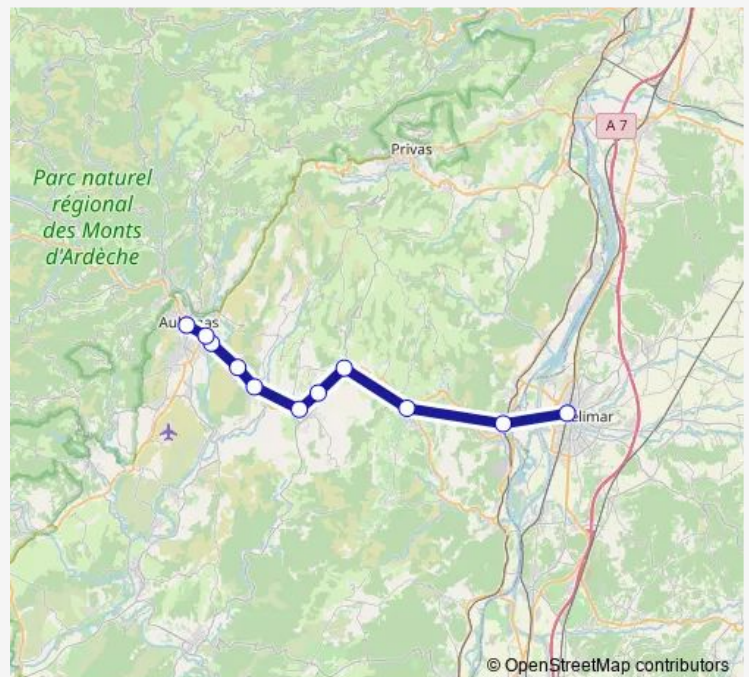

Route schedule

Aubenas Place de la Paix — Montelimar Gare Routière

Monday 06:10-19:45

Tuesday 06:10-19:45

Wednesday 06:10-19:45

Thursday 06:10-19:45

Friday 06:10-19:45

Saturday 06:10-18:45

Sunday 09:45-18:45

Route info

Direction: Aubenas Place de la Paix

Stops: 11

Trip Duration: 1 hour 15 min

■ B — X74

BusMaps

Direction