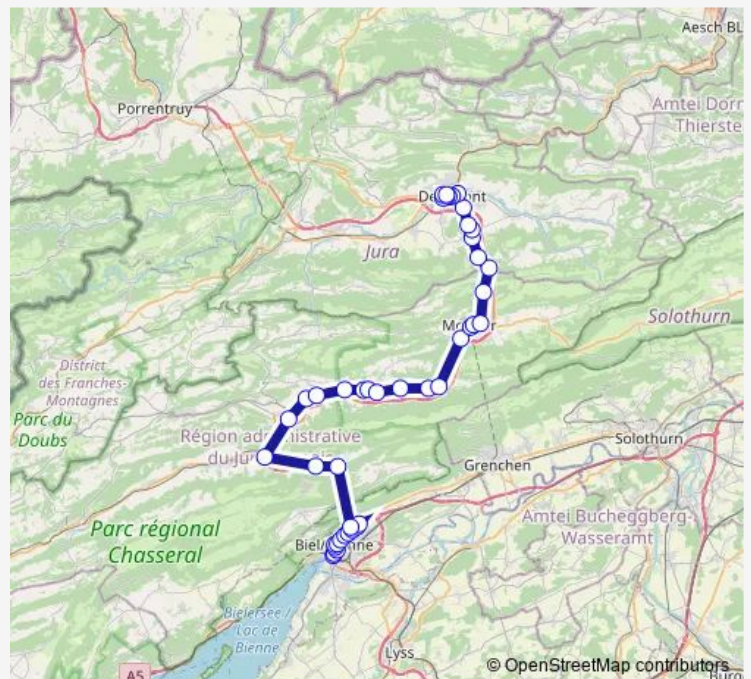

### Route schedule

Biel/Bienne, Bahnhof/Gare — Delémont, gare

Monday	—
Tuesday	—
Wednesday	26:25 <sup>+1</sup>
Thursday	26:25 <sup>+1</sup>
Friday	26:25 <sup>+1</sup>
Saturday	26:25 <sup>+1</sup>
Sunday	—

### Route info

Direction: Biel/Bienne, Bahnhof/Gare

Stops: 44

Trip Duration: 1 hour 38 min

■ B — M31

BusMaps

Malleray-Bévilard, gare

Bévilard, place du village

## Route info

Direction: Delémont, gare

Stops: 43

Trip Duration: 1 hour 32 min

Reconvilier, Fmb

Tavannes, gare

Sonceboz-Sombeval, Couronne

La Heutte, Boccalino