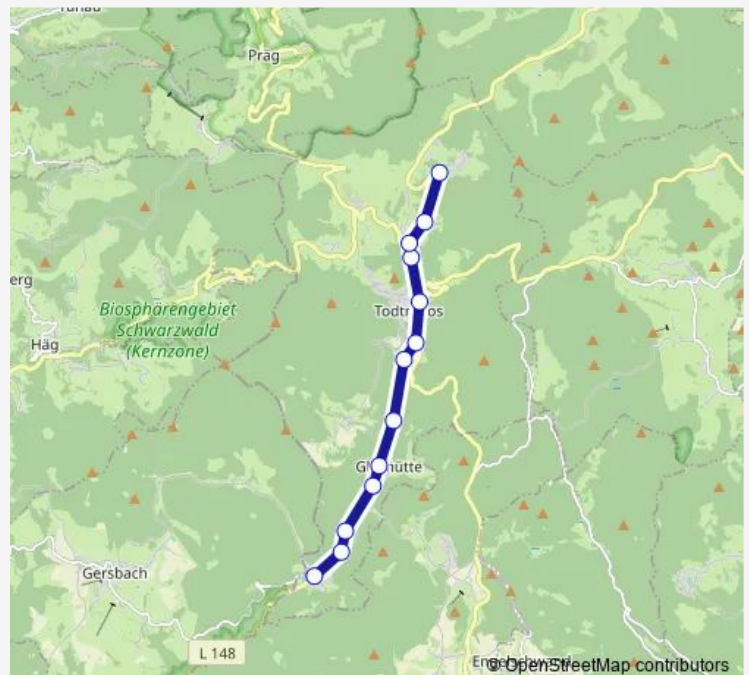

Thursday 12:50

Friday 12:50

Saturday —

Sunday —

Route info

Direction: Todtmoos, Au

Stops: 13

Trip Duration: 0 hour 14 min