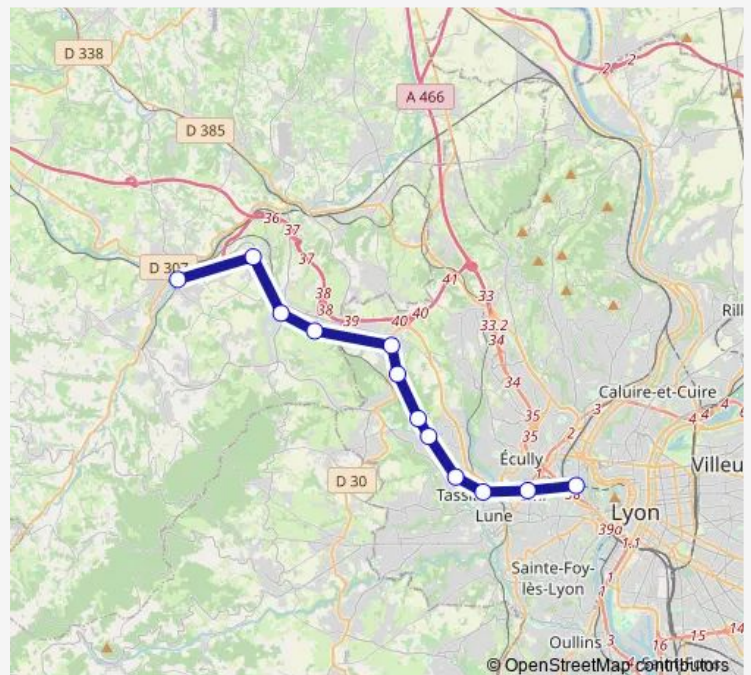

Fleurieux Rn7

L'Arbresle

Route schedule

Lyon Gorge de Loup — L'Arbresle

Monday	—
Tuesday	—
Wednesday	—
Thursday	—
Friday	—
Saturday	08:50-10:50
Sunday	—

Route info

Direction: Lyon Gorge de Loup

Stops: 12

Trip Duration: 0 hour 52 min

■ B — C19

Direction

L'Arbresle — Lyon Gorge de Loup

12 stops

[Open route schedule](#)

L'Arbresle

Fleurieux Rn7

Sunday

—

Route info

Direction: L'Arbresle

Stops: 12

Trip Duration: 0 hour 49 min

Direction

L'Arbresle — Lyon Gorge de Loup

Friday

—

Saturday

09:55-10:55

Sunday

—

Route info

Direction: L'Arbresle