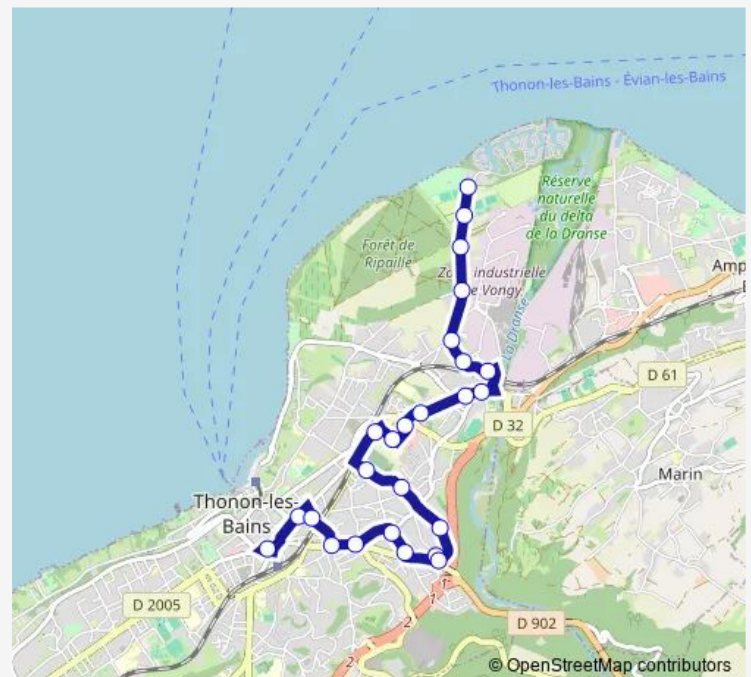

Saturday 08:10-18:06

Sunday —

Route info

Direction: Saint Disdille

Stops: 26

Trip Duration: 0 hour 24 min

■ B — Place DES Arts - Saint Disdille / ZI Vongy

LA Mouche

Vallees

Chemin Vieux

Jeanne D' Arc

Place DES Arts

Direction

Place DES Arts — Saint Disdille

25 stops

[Open route schedule](#)

Thursday 08:07-18:10

Friday 08:07-18:10

Saturday —

Sunday —

Route info

Direction: Z.I. Vongy

Stops: 26

Trip Duration: 0 hour 24 min

Stops: 27

Trip Duration: 0 hour 26 min

Blanchisserie

Z.I. Vongy

B Bus time schedules and route maps are available in an offline PDF at busmaps.com. Use the busmaps.com website to see live bus times, train schedule or subway schedule, and step-by-step directions for all public transit in Thonon-les-Bains