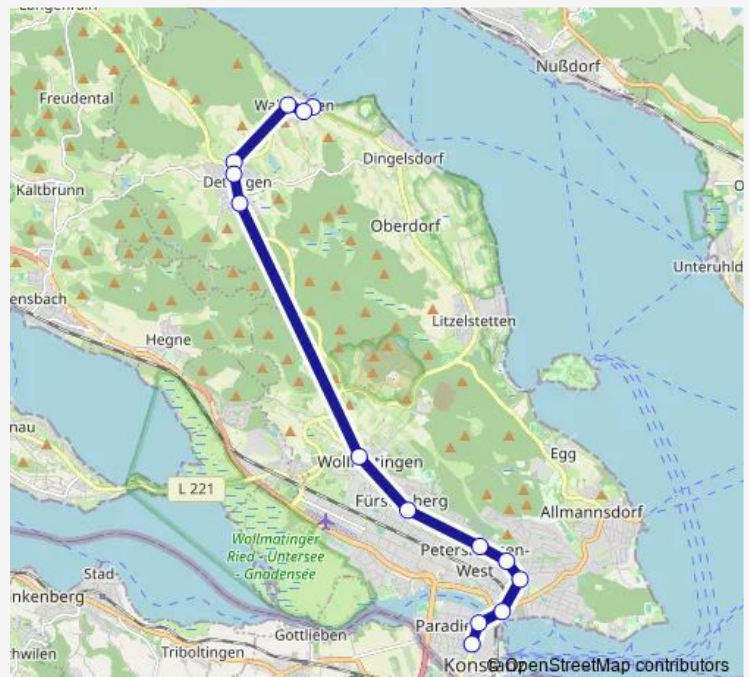

Friday 06:48

Saturday —

Sunday —

Route info

Direction: Wallhausen (KN), Hafen

Stops: 14

Trip Duration: 0 hour 29 min

Direction

Wallhausen (KN), Hafen — Konstanz, Bürgerbüro

14 stops

[Open route schedule](#)

Wallhausen (KN), Hafen

Wallhausen (KN), Linzgaublick

Wallhausen (KN), Birnaublick

Dettingen (KN), Feuerwehr

Dettingen (KN), Ortsmitte

Saturday —

Sunday —

Route info

Direction: Wallhausen (KN), Hafen

Stops: 14

Trip Duration: 0 hour 29 min

B Bus time schedules and route maps are available in an offline PDF at busmaps.com. Use the busmaps.com website to see live bus times, train schedule or subway schedule, and step-by-step directions for all public transit in Kreuzlingen