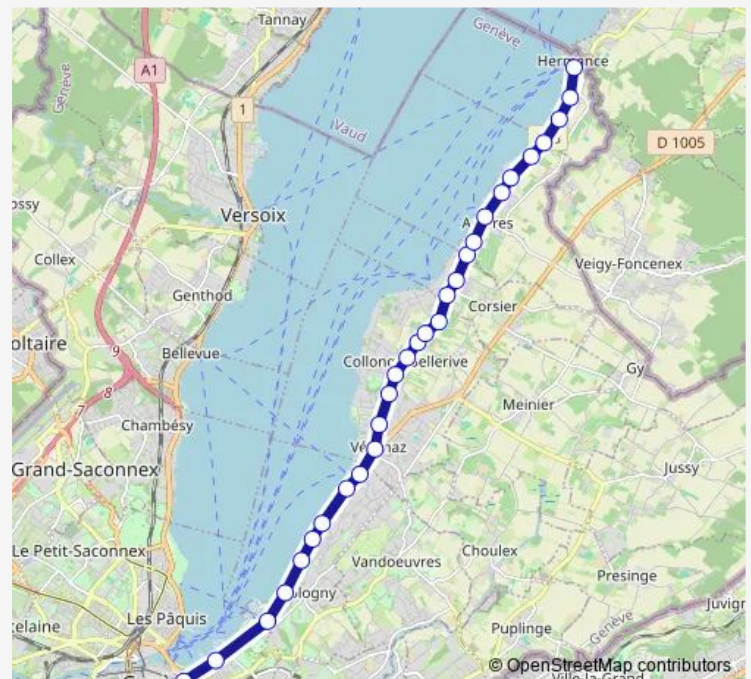

Anières, Marguerite

Route schedule

Genève, Rive — Hermance, village

Monday 23:50

Tuesday 23:50

Wednesday 23:50

Thursday 23:50

Friday 23:50

Saturday —

Sunday 23:50

Route info

Direction: Genève, Rive

Stops: 29

Trip Duration: 0 hour 23 min

■ B — E

Anières, village

Anières, Courbes

Anières, Chavannes

Anières, Sous-Chevrens

Anières, Gravière

Hermance, Villars

Hermance, Triaz

Hermance, village

Direction

Genève, Rive — Hermance, village

29 stops

[Open route schedule](#)

Genève, Rive

Genève, Vollandes

Genève, Plage

Cologny, Chemin du Righi

Cologny, Montalègre