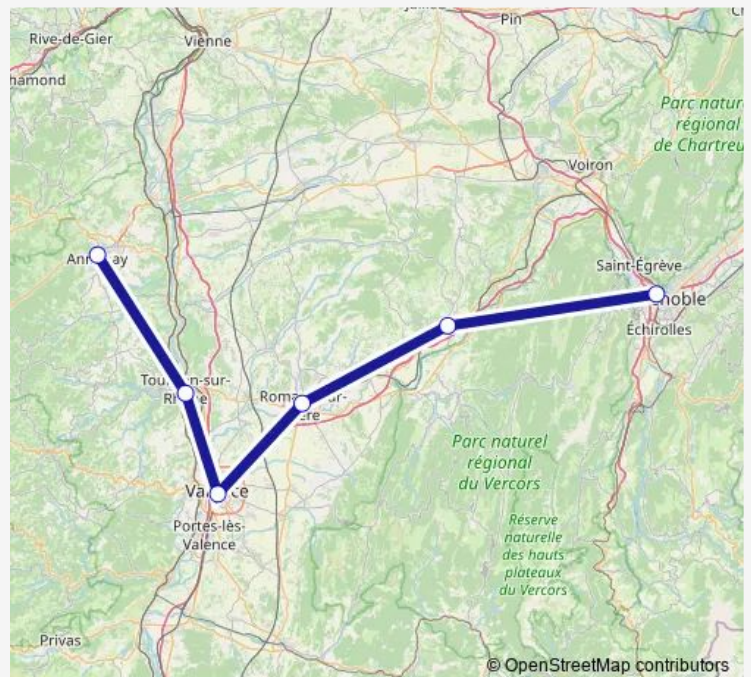

Bus B E06

[Go to website](#)

Direction

Grenoble-Gare-Routière — Annonay-Gare Routière

6 stops

[Open route schedule](#)

Grenoble-Gare-Routière

St-Marcellin (Isère)

Romans-Gare-Routière

Valence Gare Routière

Tournon-Centre

Annonay-Gare Routière

Route schedule

Grenoble-Gare-Routière — Annonay-Gare Routière

Monday 23:05

Tuesday —

Wednesday —

Thursday —

Friday —

Saturday —

Sunday 23:05

Route info

Direction: Grenoble-Gare-Routière

Stops: 6

Trip Duration: 2 hour 50 min

■ B — E06

BusMaps

B Bus time schedules and route maps are available in an offline PDF at busmaps.com. Use the busmaps.com website to see live bus times, train schedule or subway schedule, and step-by-step directions for all public transit in Tournon-sur-Rhone