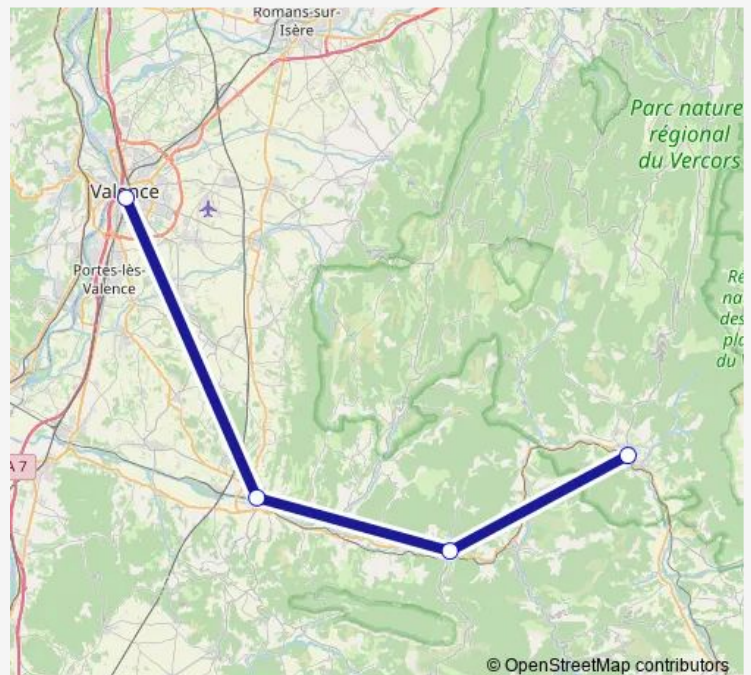

Friday 07:02

Saturday —

Sunday —

Route info

Direction: Valence Gare Routière

Stops: 4

Trip Duration: 1 hour 18 min

■ B — P64

Direction

Valence Gare Routière — Die

4 stops

[Open route schedule](#)

Valence Gare Routière

Crest

Saillans

Die

Route schedule

Valence Gare Routière — Die

Monday	—
Tuesday	—
Wednesday	—
Thursday	—
Friday	—
Saturday	18:40-18:55
Sunday	—

Route info

Direction: Valence Gare Routière

Stops: 4

Trip Duration: 1 hour 18 min

Direction