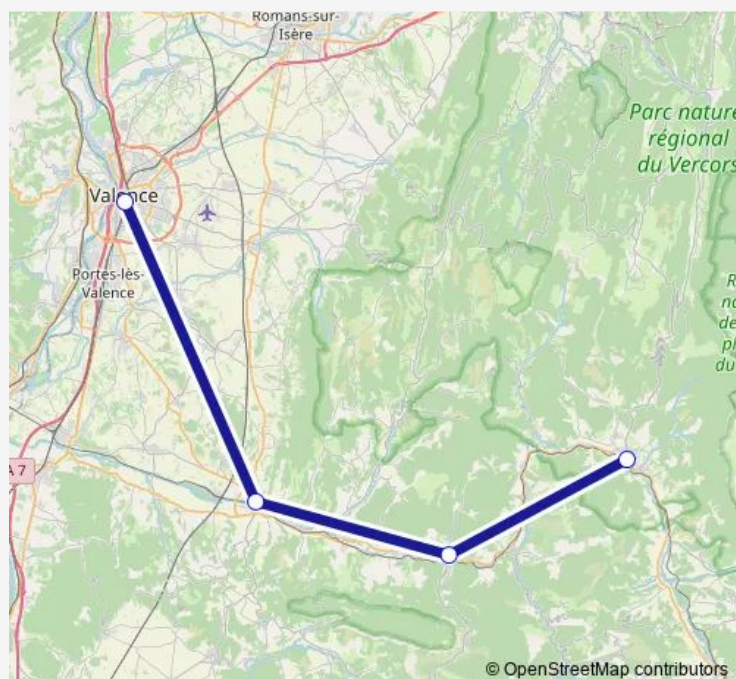

Friday 07:02

Saturday —

Sunday —

Route info

Direction: Valence Gare Routière

Stops: 4

Trip Duration: 1 hour 18 min

■ B — P64

BusMaps

Direction

Valence Gare Routière — Die

4 stops

[Open route schedule](#)

Valence Gare Routière

Crest

Saillans

Die

Route schedule

Valence Gare Routière — Die

Monday	—
Tuesday	—
Wednesday	—
Thursday	18:55
Friday	—
Saturday	18:55
Sunday	—

Route info

Direction: Valence Gare Routière

Stops: 4

Trip Duration: 1 hour 18 min

Route schedule

Die — Valence Gare Routière

Monday	09:57
Tuesday	09:57
Wednesday	09:57
Thursday	09:57-20:20
Friday	09:57
Saturday	20:20
Sunday	—

Route info

Direction: Die

Stops: 4

Trip Duration: 1 hour 18 min