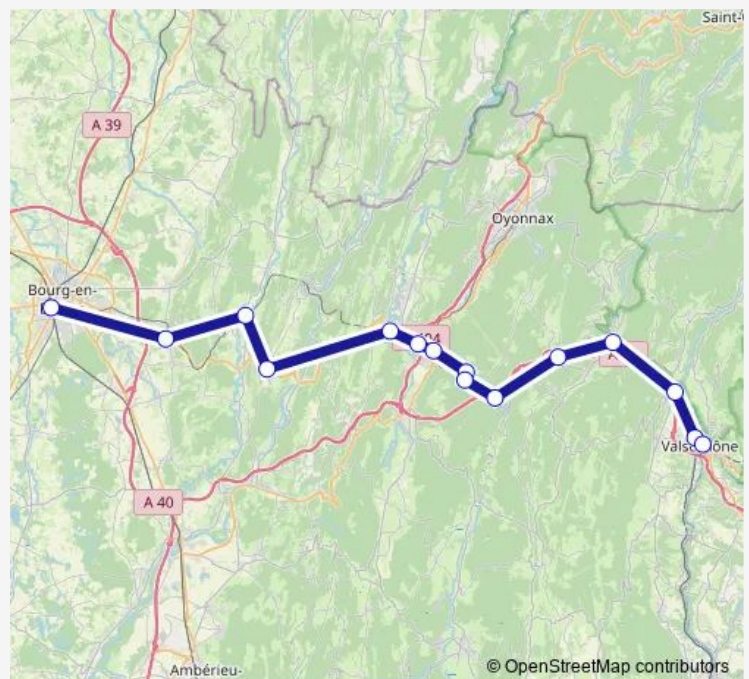

Villereversure

Ceyzeriat-Mairie

Bourg-en-Bresse Gare Routière

### Route schedule

Bellegarde (Valserine), gare — Bourg-en-Bresse Gare Routière

Monday	16:32
Tuesday	16:32
Wednesday	16:32
Thursday	16:32
Friday	16:32
Saturday	—
Sunday	—

### Route info

Direction: Bellegarde (Valserine), gare

Stops: 15

Trip Duration: 1 hour 50 min

■ B — X36