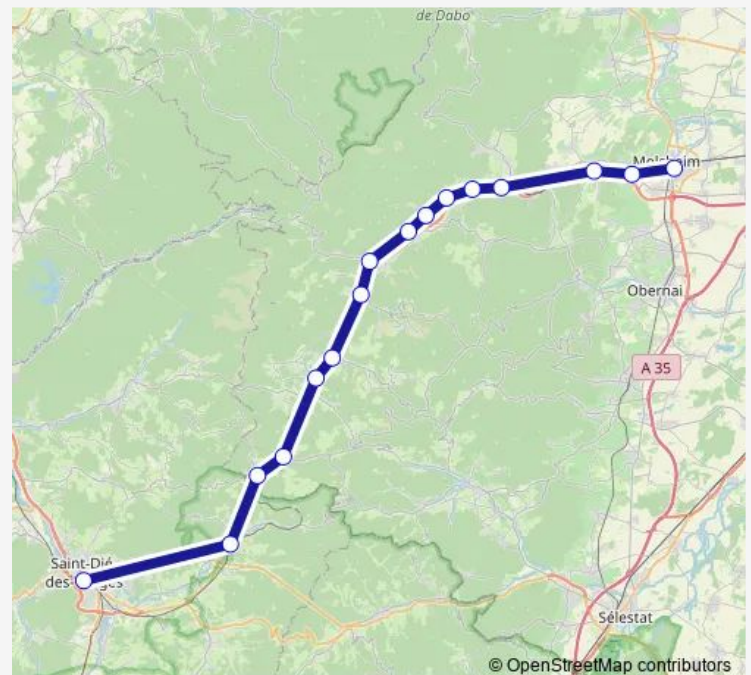

Monday 12:25

Tuesday 12:25

Wednesday 12:25

Thursday 12:25

Friday 12:25

Saturday —

Sunday —

Route info

Direction: Molsheim

Stops: 16

Trip Duration: 1 hour 45 min

■ B — C24+

Direction

Molsheim — Saint-Dié-des-Vosges

12 stops

[Open route schedule](#)

Wednesday 14:20

Thursday 14:20

Friday 14:20

Saturday —

Sunday —

Route info

Direction: Molsheim

Stops: 12