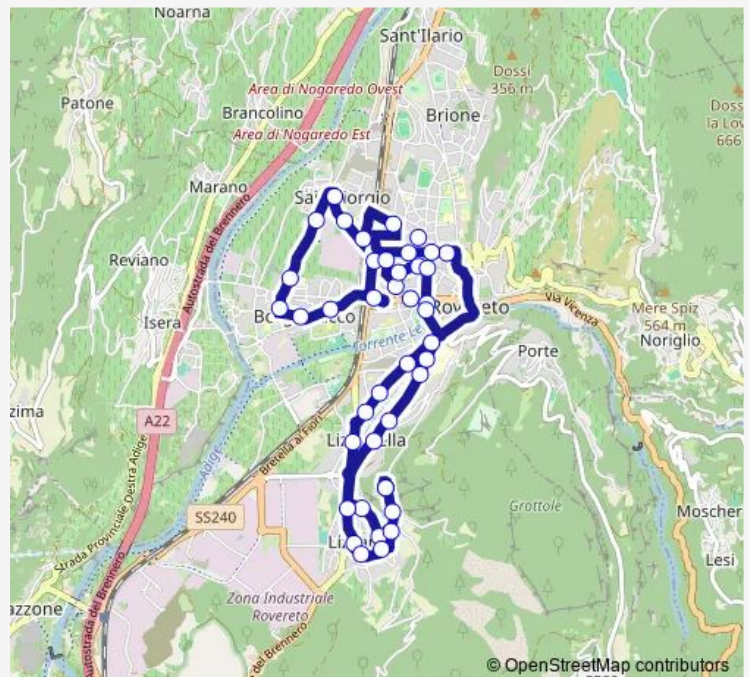

Thursday 06:51

Friday 06:51

Saturday 06:51

Sunday —

Route info

Direction: Via Pedroni

Stops: 24

Trip Duration: 0 hour 26 min

■ B — Ossario Osp. S.Giorgio Osp. Ossario

Largo S.Floriano

Via Cornacalda

Via Della Cisterna

Direction

Ossario Castel Dante — Ossario Castel Dante

43 stops

[Open route schedule](#)

Ossario Castel Dante

Strada Degli Artiglieri

Via Brigata Mantova

Via Della Cisterna

Via Cipressi

Lizzanella Corso Verona

Corso Verona Via Cainelli

Corso Verona Ospedale

Route schedule

Via Della Cisterna — Via Macello

Monday	07:17
Tuesday	07:17
Wednesday	07:17
Thursday	07:17
Friday	07:17
Saturday	07:17
Sunday	—

Route info

Direction: Via Della Cisterna

Stops: 17

Trip Duration: 0 hour 20 min