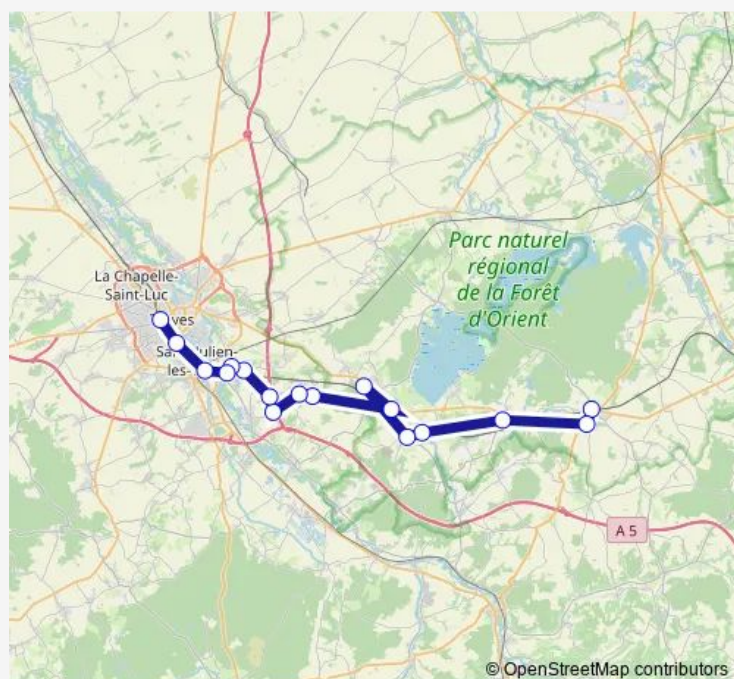

### Route schedule

Vendeuvre — Troyes

Monday	13:10
Tuesday	13:10
Wednesday	13:10
Thursday	13:10
Friday	13:10
Saturday	13:10
Sunday	—

### Route info

Direction: Vendeuvre

Stops: 17

Trip Duration: 0 hour 59 min

■ B — P940

**Direction**

Vendeuvre — Troyes

8 stops

[Open route schedule](#)

Vendeuvre

Vendeuvre-sur-Barse

La Villeneuve-au-Chêne Rn19

Montiéramey Église

Le Ménilot

Lusigny-sur-Barse

Lusigny-sur-Barse Rn19

## Route info

Direction: Troyes

Stops: 17

Trip Duration: 0 hour 57 min

**Direction**

Troyes — Vendeuvre

17 stops

[Open route schedule](#)