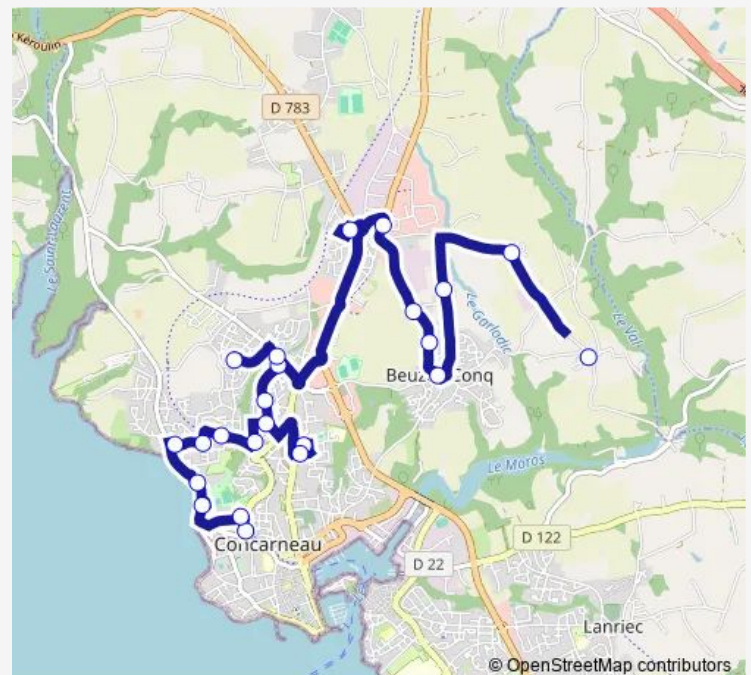

Saturday —

Sunday —

Route info

Direction: Petit Kerambrigan

Stops: 23

Trip Duration: 0 hour 37 min

B — La Haie - Collège Des Sables Blancs

Stang Coadigou

La Haie

Direction

La Haie — College Des Sables Blancs

21 stops

[Open route schedule](#)

La Haie

Stang Coadigou

Kerhornou

Beuzec Conq

Parc C'Hoadic

Stang Argant

Rue de Colguen

Keramporiel

Diderot

Kergoben

Le Saule

Friday 07:19-08:19

Saturday —

Sunday —

Route info

Direction: La Haie

Stops: 21

Trip Duration: 0 hour 31 min

B Bus time schedules and route maps are available in an offline PDF at busmaps.com. Use the busmaps.com website to see live bus times, train schedule or subway schedule, and step-by-step directions for all public transit in Concarneau