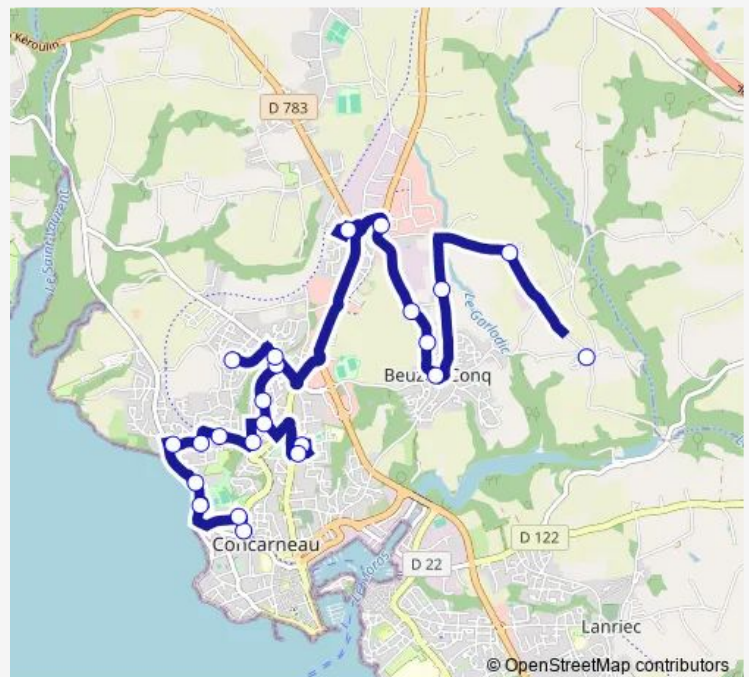

Thursday 07:19-08:19

Friday 07:19-08:19

Saturday —

Sunday —

Route info

Direction: La Haie

Stops: 21

Trip Duration: 0 hour 31 min

## Direction

Petit Kerambrigrant — La Haie

23 stops

[Open route schedule](#)

Petit Kerambrigrant

College Des Sables Blancs

L'océan

Sables Blancs

## Route schedule

Petit Kerambrigrant — La Haie

Monday 15:50-17:50

Tuesday 15:50-17:50

Wednesday 12:05-15:03

Thursday 15:50-17:50

Friday 15:50-17:50

Saturday —

## Route info

Direction: Petit Kerambrigrant

Stops: 23

Trip Duration: 0 hour 37 min

B Bus time schedules and route maps are available in an offline PDF at [busmaps.com](https://busmaps.com). Use the [busmaps.com](https://busmaps.com) website to see live bus times, train schedule or subway schedule, and step-by-step directions for all public transit in Concarneau