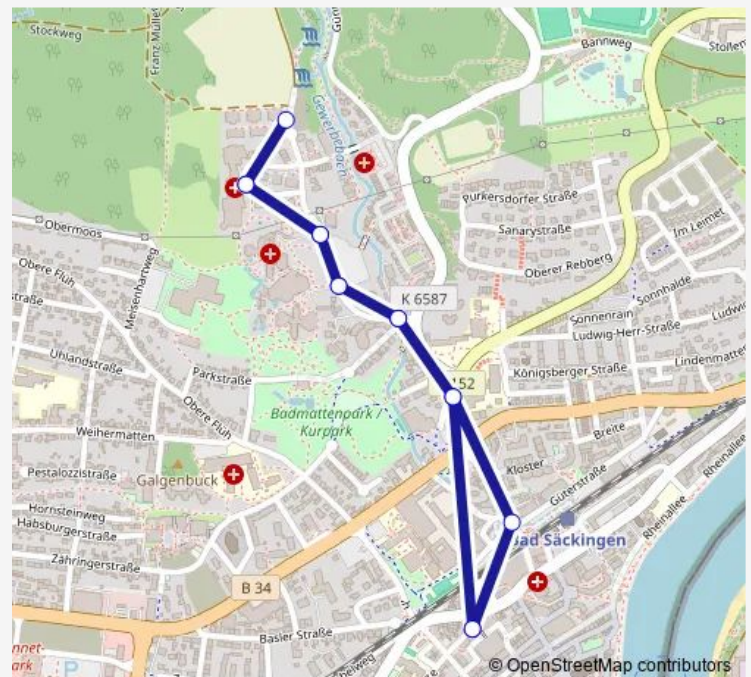

### Route schedule

Bad Säckingen, Lohgerbe — Bad Säckingen, Lohgerbe

Monday 16:15

Tuesday 16:15

Wednesday 16:15

Thursday 16:15

Friday 16:15

Saturday —

### Route info

Direction: Bad Säckingen, Lohgerbe

Stops: 14

Trip Duration: 0 hour 19 min

## Direction

Bad Säckingen, Lohgerbe — Bad Säckingen, Lohgerbe

14 stops

[Open route schedule](#)

Bad Säckingen, Lohgerbe

Bad Säckingen, Bahnübergang

Bad Säckingen, Gewerbeschule

Bad Säckingen, Schwarzer Weg

## Route info

Direction: Bad Säckingen, Lohgerbe

Stops: 14

Trip Duration: 0 hour 19 min

B Bus time schedules and route maps are available in an offline PDF at busmaps.com. Use the busmaps.com website to see live bus times, train schedule or subway schedule, and step-by-step directions for all public transit in Bad Säckingen