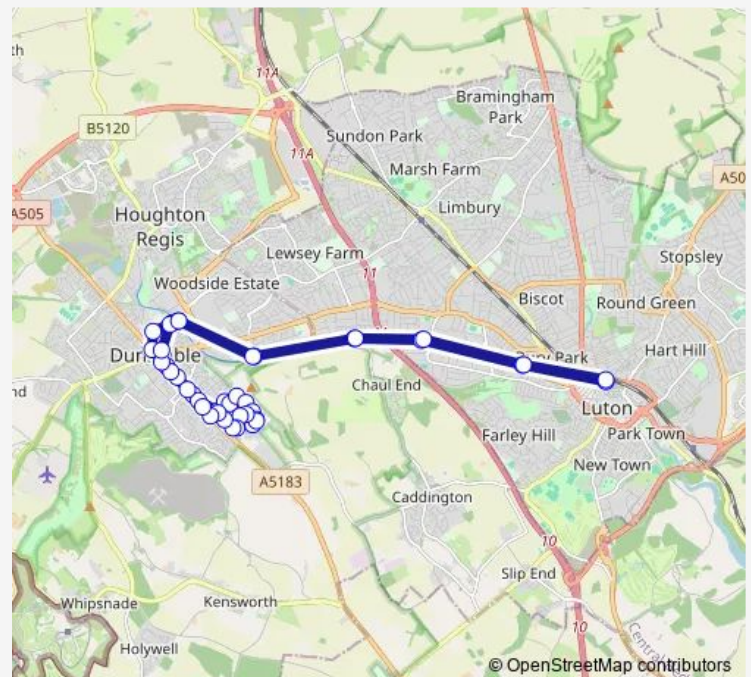

Lover's Walk

Borough Road

Half Moon Lane

Mayfield Stores

Mayfield Road

Oakwood Avenue

Downside Primary School

Jardine Way

Jardine Way South-end

Lincoln Close

Southwood Road

Route schedule

Luton Station Interchange — Luton Station Interchange

Monday 05:45-21:35

Tuesday 05:45-21:35

Wednesday 05:45-21:35

Thursday 05:45-21:35

Friday 05:45-21:35

Saturday 07:02-21:35

Sunday 08:53-19:10

Route info

Direction: Luton Station Interchange

Stops: 41

Trip Duration: 0 hour 51 min

B — Luton - Dunstable - Downside - Dunstable - Luton

Lincoln Close

Graham Road

Brive Road

Morcom Road

Mountview Avenue

Woodfield Gate

Mayfield Stores