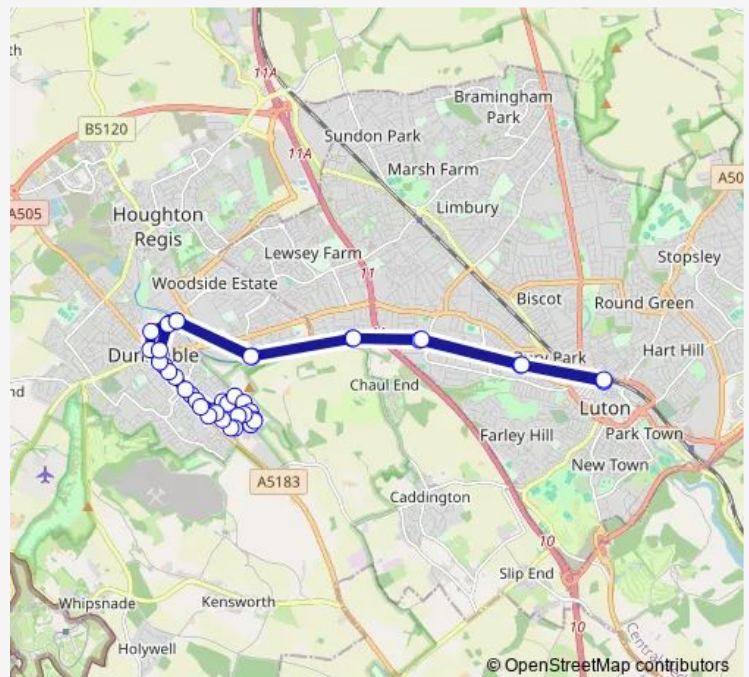

Lover's Walk

Borough Road

Half Moon Lane

Mayfield Stores

Mayfield Road

Oakwood Avenue

Downside Primary School

Jardine Way

Jardine Way South-end

Lincoln Close

Southwood Road

Route schedule

Luton Station Interchange — Luton Station Interchange

Monday 05:45-21:35

Tuesday 05:45-21:35

Wednesday 05:45-21:35

Thursday 05:45-21:35

Friday 05:45-21:35

Saturday 07:02-21:35

Sunday 08:53-19:10

Route info

Direction: Luton Station Interchange

Stops: 41

Trip Duration: 0 hour 52 min

B — Luton - Dunstable - Downside - Dunstable - Luton

Lincoln Close

Graham Road

Brive Road

Morcom Road

Mountview Avenue

Woodfield Gate

Mayfield Stores