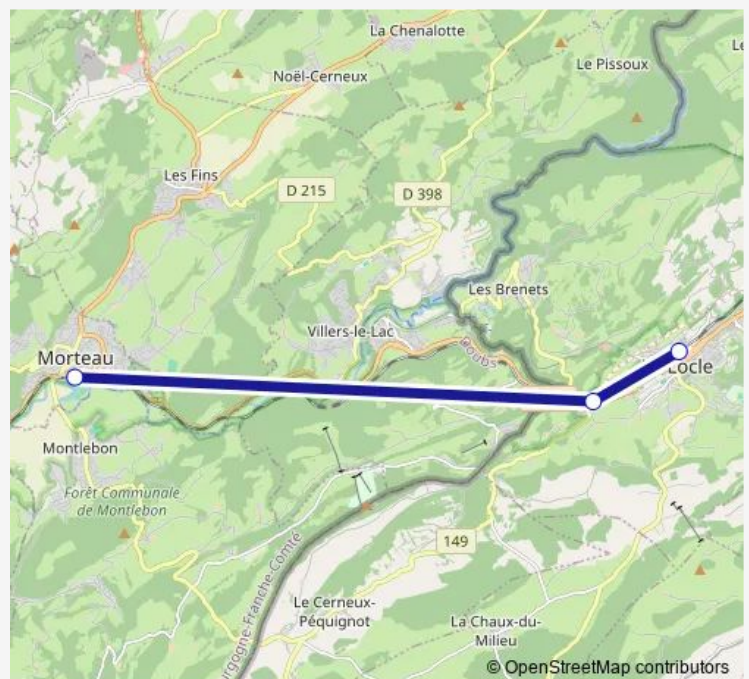

Bus B P29

[Go to website](#)

Direction

Le Locle — Morteau

3 stops

[Open route schedule](#)

Le Locle

Le Locle-Col-des-Roches

Morteau

Route schedule

Le Locle — Morteau

Monday	18:44
Tuesday	18:44
Wednesday	18:44
Thursday	18:44
Friday	18:44
Saturday	—
Sunday	—

Route info

Direction: Le Locle

Stops: 3

Trip Duration: 0 hour 20 min