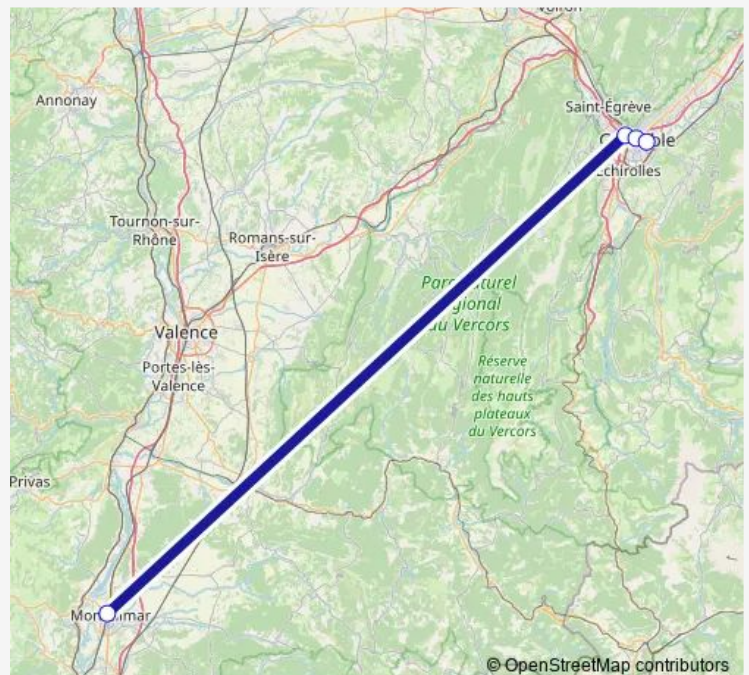

### Direction

Montelimar Gare Routière — Saint-Martin-d'Hères

4 stops

[Open route schedule](#)

Montelimar Gare Routière

Grenoble-Gare-Routière

Grenoble-Champollion

Saint-Martin-d'Hères

### Route schedule

Montelimar Gare Routière — Saint-Martin-d'Hères

Monday	18:25
Tuesday	—
Wednesday	—
Thursday	—
Friday	—
Saturday	—
Sunday	18:25

### Route info

Direction: Montelimar Gare Routière

Stops: 4

Trip Duration: 2 hour 0 min

■ B — E07

B Bus time schedules and route maps are available in an offline PDF at [busmaps.com](https://busmaps.com). Use the [busmaps.com](https://busmaps.com) website to see live bus times, train schedule or subway schedule, and step-by-step directions for all public transit in Grenoble