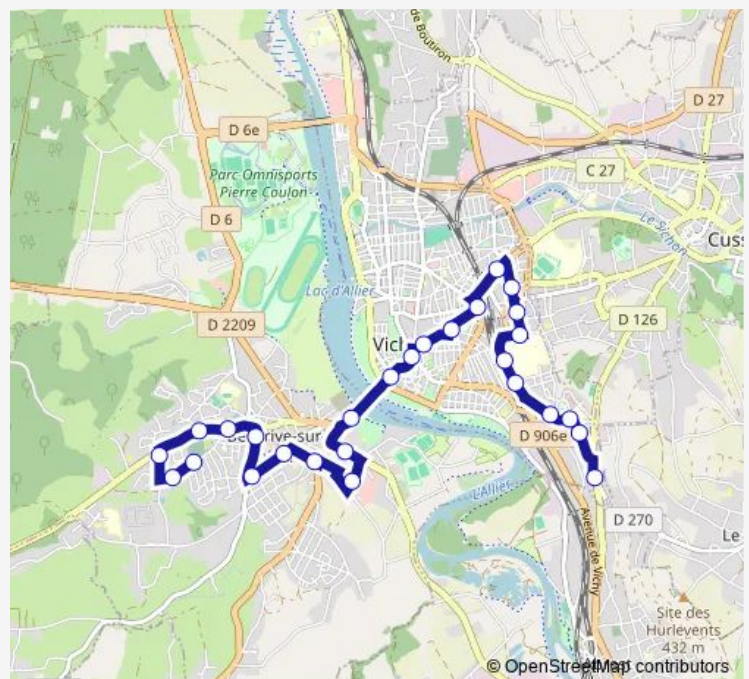

VICHY - DOUMER

VICHY - CHARLES-DE-GAULLE POSTE

VICHY - GARE SNCF

VICHY - IMPRIMERIE

VICHY - BOURGOGNE

VICHY - DENIERE

VICHY - CENTRE HOSPITALIER

VICHY - CHAPELLE DE L'HÔPITAL

VICHY - SIDI BRAHIM

Route schedule

BELLERIVE/ALLIER - DU BELLAY — VICHY - CÔTE ST AMAND

Monday	08:50-18:50
Tuesday	08:50-18:50
Wednesday	08:50-18:50
Thursday	08:50-18:50
Friday	08:50-18:50
Saturday	09:40-18:40
Sunday	—

Route info

Direction: BELLERIVE/ALLIER - DU BELLAY

Stops: 25

Trip Duration: 0 hour 24 min

VICHY - ETOILE DES GARETS

VICHY - GERARDMER

VICHY - BELLEVUE

VICHY - CÔTE ST AMAND

## Route info

Direction: VICHY - CÔTE ST AMAND

Stops: 25

Trip Duration: 0 hour 28 min