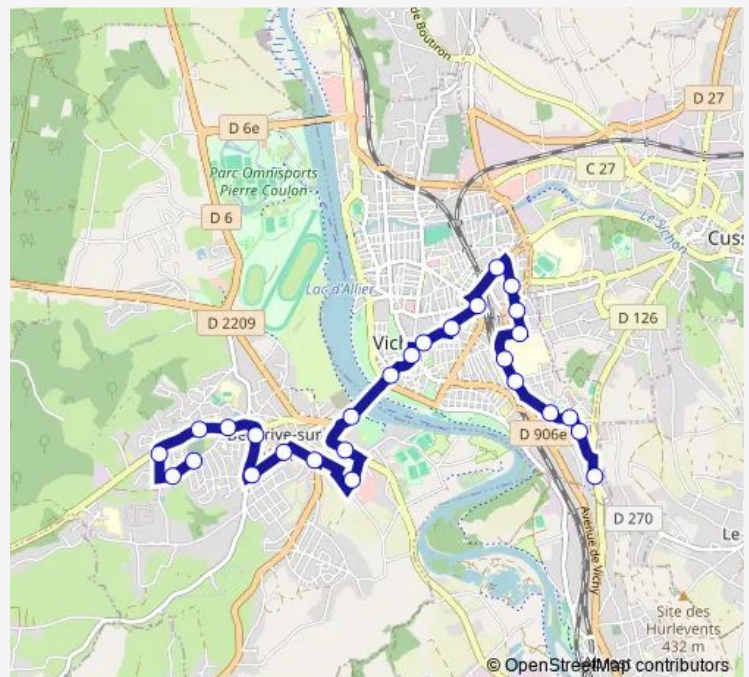

Vichy - Sidi Brahim

Vichy - Etoile DES Garets

Route schedule

Bellerive/Allier - DU Bellay — Vichy - Côte ST Amand

Monday 08:50-18:50

Tuesday 08:50-18:50

Wednesday 08:50-18:50

Thursday 08:50-18:50

Friday 08:50-18:50

Saturday 09:40-18:40

Sunday —

Route info

Direction: Bellerive/Allier - DU Bellay

Stops: 25

Trip Duration: 0 hour 24 min

■ B — DU Bellay / College J.Rostand =>Côte ST Amand

Vichy - Gerardmer

Vichy - Bellevue

Vichy - Côte ST Amand

Vichy - Côte ST Amand

Direction

Vichy - Côte ST Amand — Bellerive/Allier - DU Bellay

27 stops

[Open route schedule](#)

Vichy - Côte ST Amand

Vichy - Bellevue

Vichy - Gerardmer

Vichy - Etoile DES Garets

Vichy - Sidi Brahim

Vichy - Chapelle DE L'Hôpital

Vichy - Centre Hospitalier

Vichy - Deniere