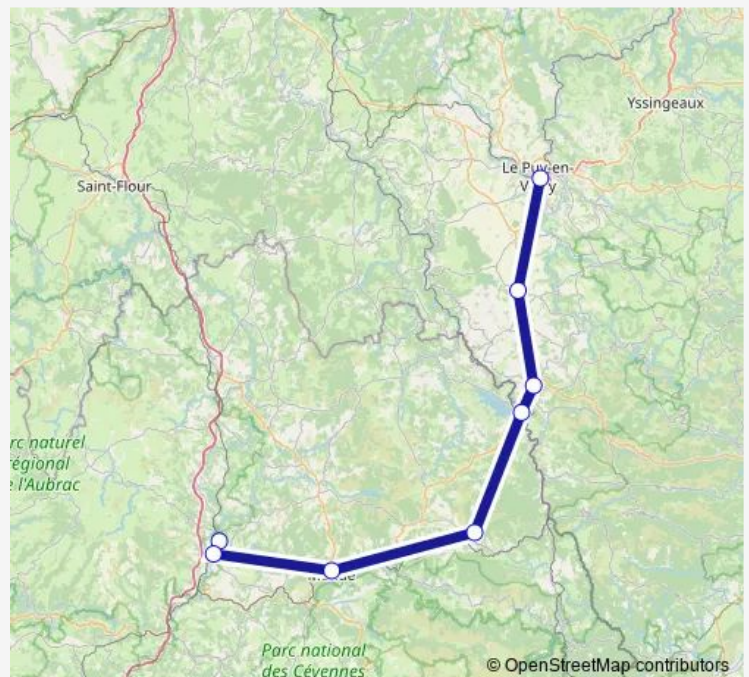

Mende (F)

L'Habitarelle

Langogne

Pradelles

Costaros

Le Puy-en-Velay

Route schedule

Marvejols pl henr — Le Puy-en-Velay

Monday 09:30-09:50

Tuesday 09:30-09:50

Wednesday 09:30-09:50

Thursday 09:30-09:50

Friday 09:30-09:50

Saturday 09:30-09:50

Sunday —

Route info

Direction: Marvejols pl henr

Stops: 8

Trip Duration: 2 hour 46 min

■ B — P173

Direction

Le Puy-en-Velay — Marvejols pl henr

8 stops

[Open route schedule](#)

Route schedule

Le Puy-en-Velay — Marvejols pl henr

Monday	14:40
Tuesday	14:40
Wednesday	14:40
Thursday	14:40
Friday	14:40
Saturday	14:40
Sunday	—

Route info

Direction: Le Puy-en-Velay

Stops: 8

Trip Duration: 2 hour 20 min