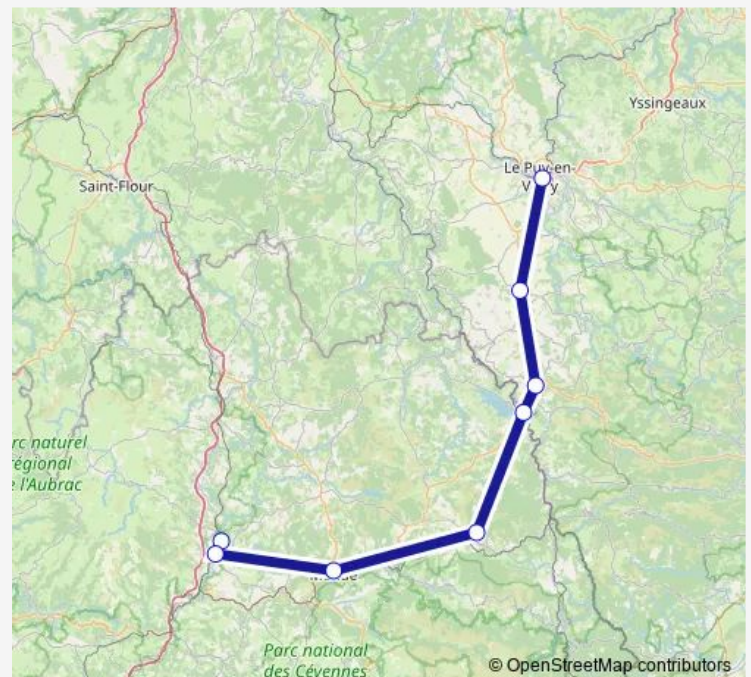

Langogne

Pradelles

Costaros

Le Puy-en-Velay

Route schedule

Marvejols pl henr — Le Puy-en-Velay

Monday 09:50

Tuesday 09:50

Wednesday 09:50

Thursday 09:50

Friday 09:50

Saturday 09:50

Sunday —

Route info

Direction: Marvejols pl henr

Stops: 8

Trip Duration: 2 hour 26 min

■ B — P173

Direction

Le Puy-en-Velay — Marvejols pl henr

8 stops

[Open route schedule](#)

Le Puy-en-Velay

Costaros

Monday	14:40
Tuesday	14:40
Wednesday	14:40
Thursday	14:40
Friday	14:40
Saturday	14:40
Sunday	—

Route info

Direction: Le Puy-en-Velay

Stops: 8

Trip Duration: 2 hour 20 min

B Bus time schedules and route maps are available in an offline PDF at busmaps.com. Use the busmaps.com website to see live bus times, train schedule or subway schedule, and step-by-step directions for all public transit in Marvejols